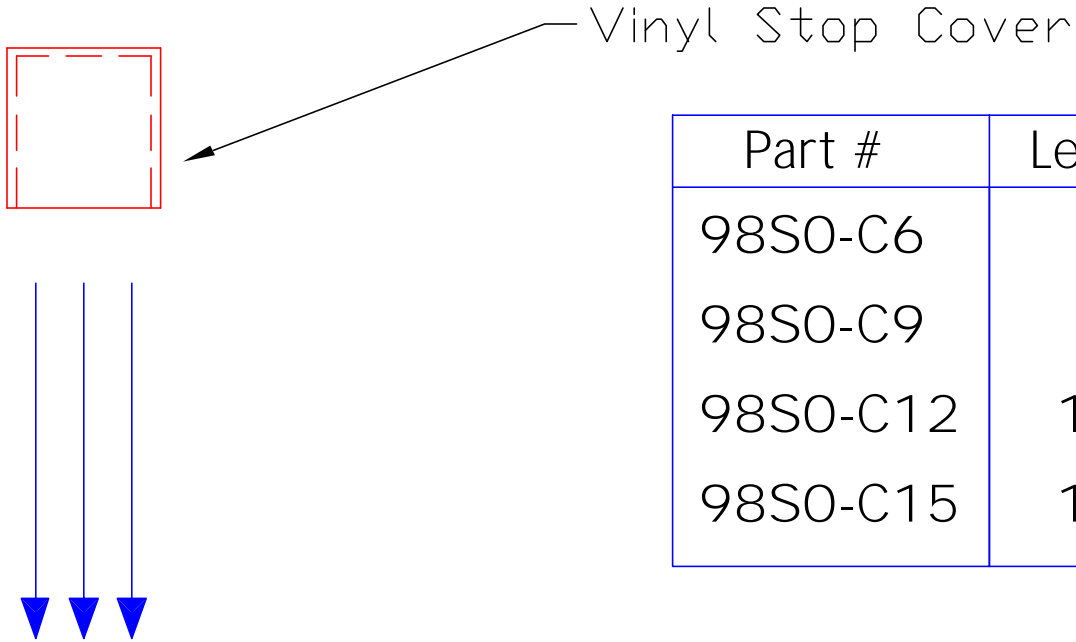

High Profile Stop Cover

PN: 98ZOC

Part #	Length
98S0-C6	6"
98S0-C9	9"
98S0-C12	12"
98S0-C15	15"

1. Place the cover over the front stop to prevent cutting hazard. Cover may need to be stretched to fit properly.