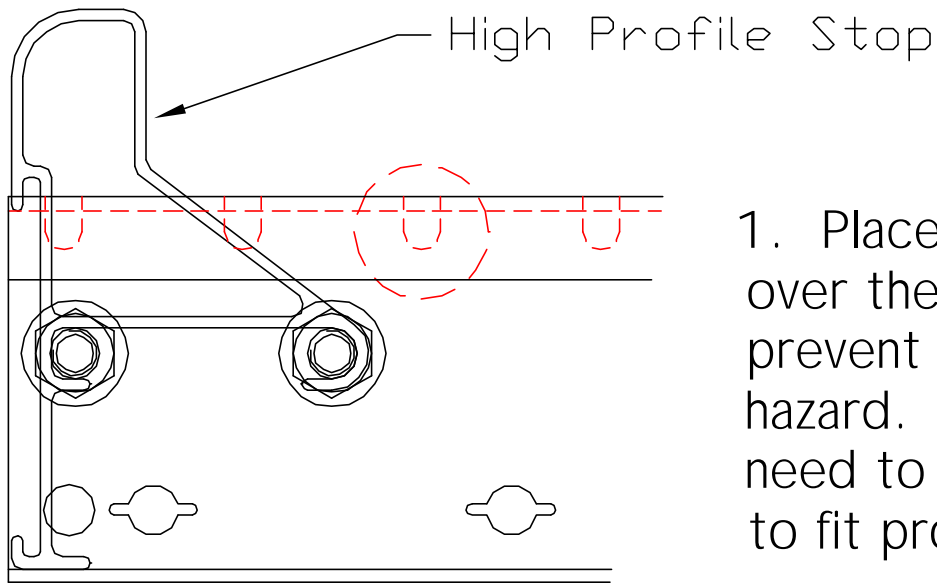

High Profile Stop Cover

PN: 98ZOC

Part #	Length
98S0-C6	6"
98S0-C9	9"
98S0-C12	12"
98S0-C15	15"

1. Place the cover over the front stop to prevent cutting hazard. Cover may need to be stretched to fit properly.