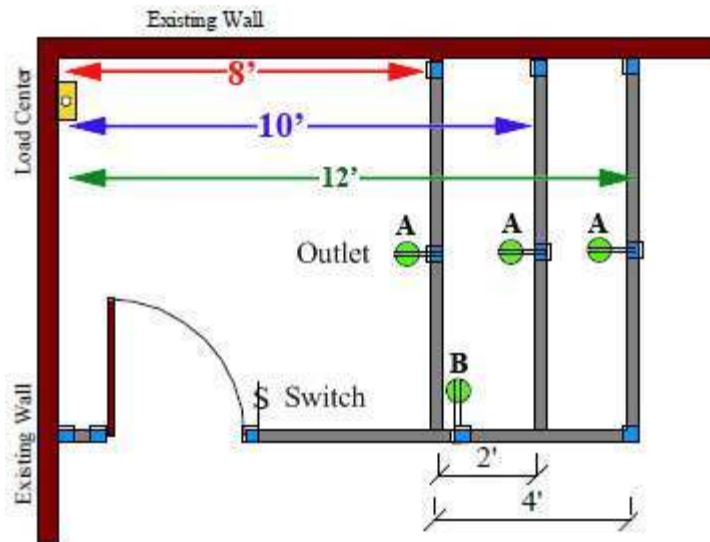

Components Included:

Building as is -10' X 8' X 8' H

Versa King 3" Gypsum
 2 Wall Building
 1ea 3068 HD Alumn Door w/lite
 1ea Lever Lock
 1ea Light Switch
 2ea 115v Outlet
 1ea Light Fixture, less bulbs
 1ea Laod Center
 Fixtures are T-8
 80 sq ft Ceiling & B Deck
 Ceiling Ht 7' 6"
 16 LF Foam Deck Plugs
 2ea Wall Start
 20 LF Deck Support Angle

Expanded to 10' X 8' X 8' H

4 LFWall Panels
 1ea 115v Outlet
 20sq ft Ceiling & B Deck
 4 LF Foam Deck Plugs

Expanded to 12' X 8' X 8' H

8 LFWall Panels
 1ea 115v Outlet
 40 sq ft Ceiling & B Deck
 1ea Light Fixture, less bulbs
 Fixtures are T-8
 8 LF Foam Deck Plugs