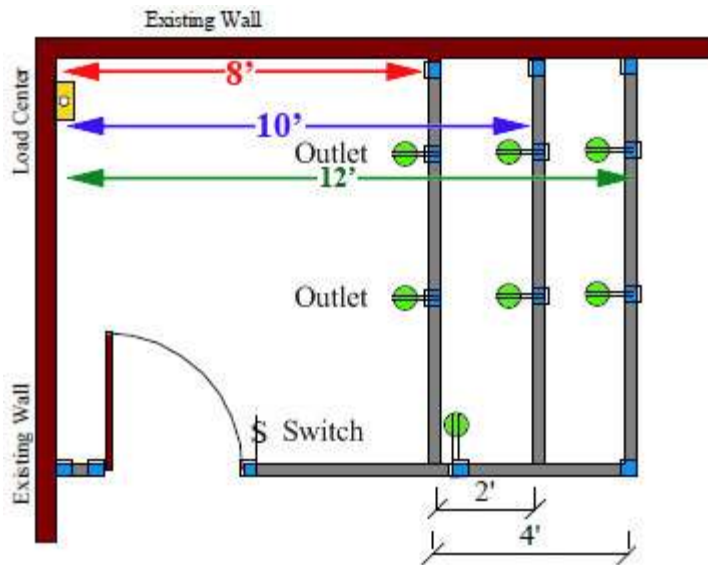

Expanded to 10' X 8' X 8' H

4 LFWall Panels
 1ea 115v Outlet
 20sq ft Ceiling & B Deck
 4 LF Foam Deck Plugs

Expanded to 12' X 8' X 8' H

8 LFWall Panels
 1ea 115v Outlet
 40 sq ft Ceiling & B Deck
 1ea Light Fixture, less bulbs
 Fixtures are T-8
 8 LF Foam Deck Plugs

Components Included:

Building as is -10' X 8' X 8' H

Versa King 3" Gypsum
 2 Wall Building
 1ea 3068 HD Alumn Door w/lite
 1ea Lever Lock
 1ea Light Switch
 2ea 115v Outlet
 1ea Light Fixture, less bulbs
 1ea Load Center
 Fixtures are T-8
 80 sq ft Ceiling & B Deck
 Ceiling Ht 7' 6"
 16 LF Foam Deck Plugs
 2ea Wall Start
 20 LF Deck Support Angle

Expanded to 10' X 10' X 8' H

4 LFWall Panels
 1ea 115v Outlet
 20sq ft Ceiling & B Deck
 4 LF Foam Deck Plugs

Expanded to 10' X 12' X 8' H

8 LFWall Panels
 1ea 115v Outlet
 40 sq ft Ceiling & B Deck
 1ea Light Fixture, less bulbs
 Fixtures are T-8
 8 LF Foam Deck Plugs