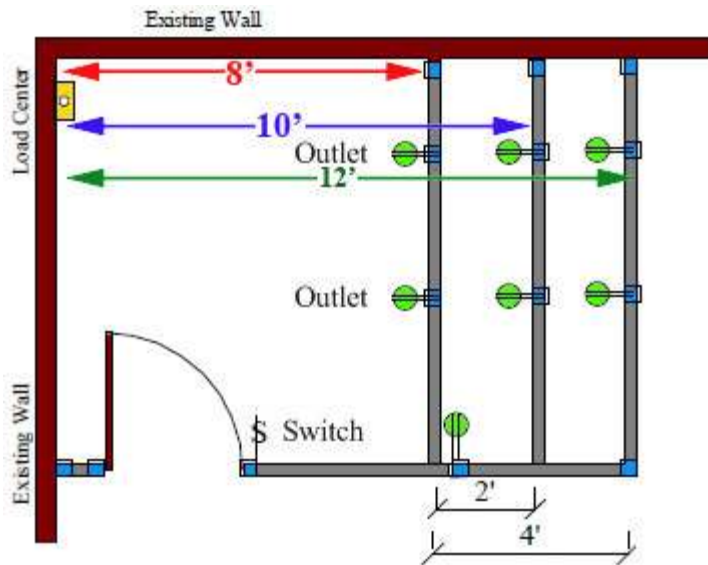

Components Included:

Building as is -12' X 8' X 8' H

Versa King 3" Gypsum
 2 Wall Building
 1ea 3068 HD Alumn Door w/lite
 1ea Lever Lock
 1ea Light Switch
 2ea 115v Outlet
 2ea Light Fixture, less bulbs
 1ea Laod Center
 Fixtures are T-8
 96 sq ft Ceiling & B Deck
 Ceiling Ht 7' 6"
 16 LF Foam Deck Plugs
 2ea Wall Start
 8 LF Deck Support Angle

Expanded to 12' X 10' X 8' H

2 LFWall Panels
 1ea 115v Outlet
 24sq ft Ceiling & B Deck
 4 LF Foam Deck Plugs

Expanded to 12' X 12' X 8' H

4 LFWall Panels
 1ea 115v Outlet
 48 sq ft Ceiling & B Deck
 1ea Light Fixture, less bulbs
 Fixtures are T-8
 8 LF Foam Deck Plugs