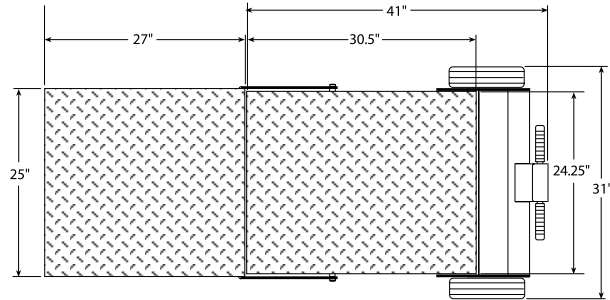

DeckHand *Portable Scale*

Approvals

Standard Features

- Mild or stainless steel frame, base, and mast
- 500 lb, 1,000 lb, 2,000 lb capacity
- One-person portability
- Large rubber wheels simplify movement on uneven floors
- Aluminum load cells (2)
- Treaded top plate
- Standard indicator mount with integral handles for the IQ plus 355, IQ plus 390-DC, IQ plus 510, IQ plus 590-DC, IQ plus 710, IQ plus, and IQ 700.

DeckHand *Rough-n-Ready System*

Approvals

See page I-8 for Indicator specifications.

Standard Features

- Mild steel wheeled frame, base, and mast
- 500 lb, 1,000 lb, 2,000 lb capacity
- One-person portability
- Large rubber wheels simplify movement on uneven floors
- Aluminum load cells (2)
- Treaded top plate
- Package includes: Mild steel DeckHand Portable Scale and IQ plus 590-DC indicator
- Battery life 40 hours continuous
- Factory-wired and calibrated

HEIGHT:

Weighing platter: 4.5" H when in weigh mode

COLUMN HEIGHT:

59"

APPROVALS:

NTEP-certified, CC# 98-004, Class III, 2500d
Measurement Canada approved, AM-5218

WARRANTY:

One-year limited warranty

Please refer to indicator section for IQ plus 590-DC specifications

DeckHand & DeckHand *Rough-n-Ready* System

Specifications (continued)

DECKHAND PORTABLE SCALE — SCALE ONLY

PART #	MODEL	OVERALL SIZE (W x L x H)	CAPACITY	EST. SHIP WT
Mild Steel				
41293	DH-500	31" x 41" x 4.5"	500 lb (226.8 kg)	336 lb (152 kg)
41294	DH-1000	31" x 41" x 4.5"	1,000 lb (453.6 kg)	356 lb (161 kg)
41295	DH-2000	31" x 41" x 4.5"	2,000 lb (907.2 kg)	373 lb (169 kg)
Stainless Steel				
41296	DH-500	31" x 41" x 4.5"	500 lb (226.8 kg)	336 lb (152 kg)
41297	DH-1000	31" x 41" x 4.5"	1,000 lb (453.6 kg)	356 lb (161 kg)
41298	DH-2000	31" x 41" x 4.5"	2,000 lb (907.2 kg)	373 lb (169 kg)