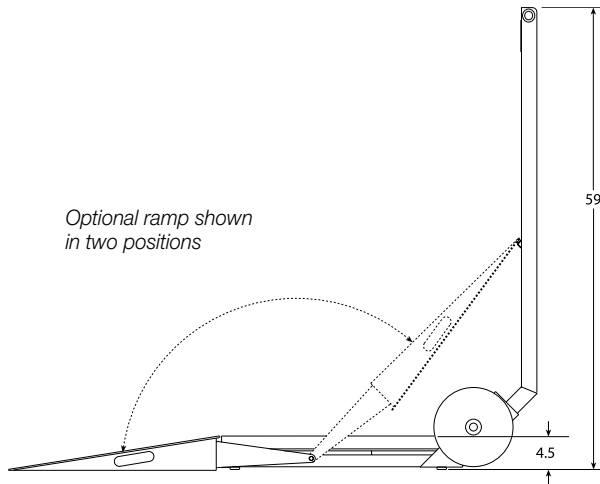

DeckHand *Portable Scale*

Approvals

Standard Features

- Mild or stainless steel frame, base, and mast
- 500 lb, 1,000 lb, 2,000 lb capacity
- One-person portability
- Large rubber wheels simplify movement on uneven floors
- Aluminum load cells (2)
- Treaded top plate
- Standard indicator mount with integral handles for the IQ plus 355, IQ plus 390-DC, IQ plus 510, IQ plus 590-DC, IQ plus 710, IQ plus, and IQ 700.

DeckHand *Rough-n-Ready System*

Approvals

See page I-8 for Indicator specifications.

Standard Features

- Mild steel wheeled frame, base, and mast
- 500 lb, 1,000 lb, 2,000 lb capacity
- One-person portability
- Large rubber wheels simplify movement on uneven floors
- Aluminum load cells (2)
- Treaded top plate
- Package includes: Mild steel DeckHand Portable Scale and IQ plus 590-DC indicator
- Battery life 40 hours continuous
- Factory-wired and calibrated

HEIGHT:

Weighing platter: 4.5" H when in weigh mode

COLUMN HEIGHT:

59"

APPROVALS:

NTEP-certified, CC# 98-004, Class III, 2500d
Measurement Canada approved, AM-5218

WARRANTY:

One-year limited warranty

Please refer to indicator section for IQ plus 590-DC specifications

DeckHand & DeckHand *Rough-n-Ready* System

Specifications (continued)

DECKHAND PORTABLE SCALE — SCALE ONLY

PART #	MODEL	OVERALL SIZE (W x L x H)	CAPACITY	EST. SHIP WT
Mild Steel				
41293	DH-500	31" x 41" x 4.5"	500 lb (226.8 kg)	336 lb (152 kg)
41294	DH-1000	31" x 41" x 4.5"	1,000 lb (453.6 kg)	356 lb (161 kg)
41295	DH-2000	31" x 41" x 4.5"	2,000 lb (907.2 kg)	373 lb (169 kg)
Stainless Steel				
41296	DH-500	31" x 41" x 4.5"	500 lb (226.8 kg)	336 lb (152 kg)
41297	DH-1000	31" x 41" x 4.5"	1,000 lb (453.6 kg)	356 lb (161 kg)
41298	DH-2000	31" x 41" x 4.5"	2,000 lb (907.2 kg)	373 lb (169 kg)