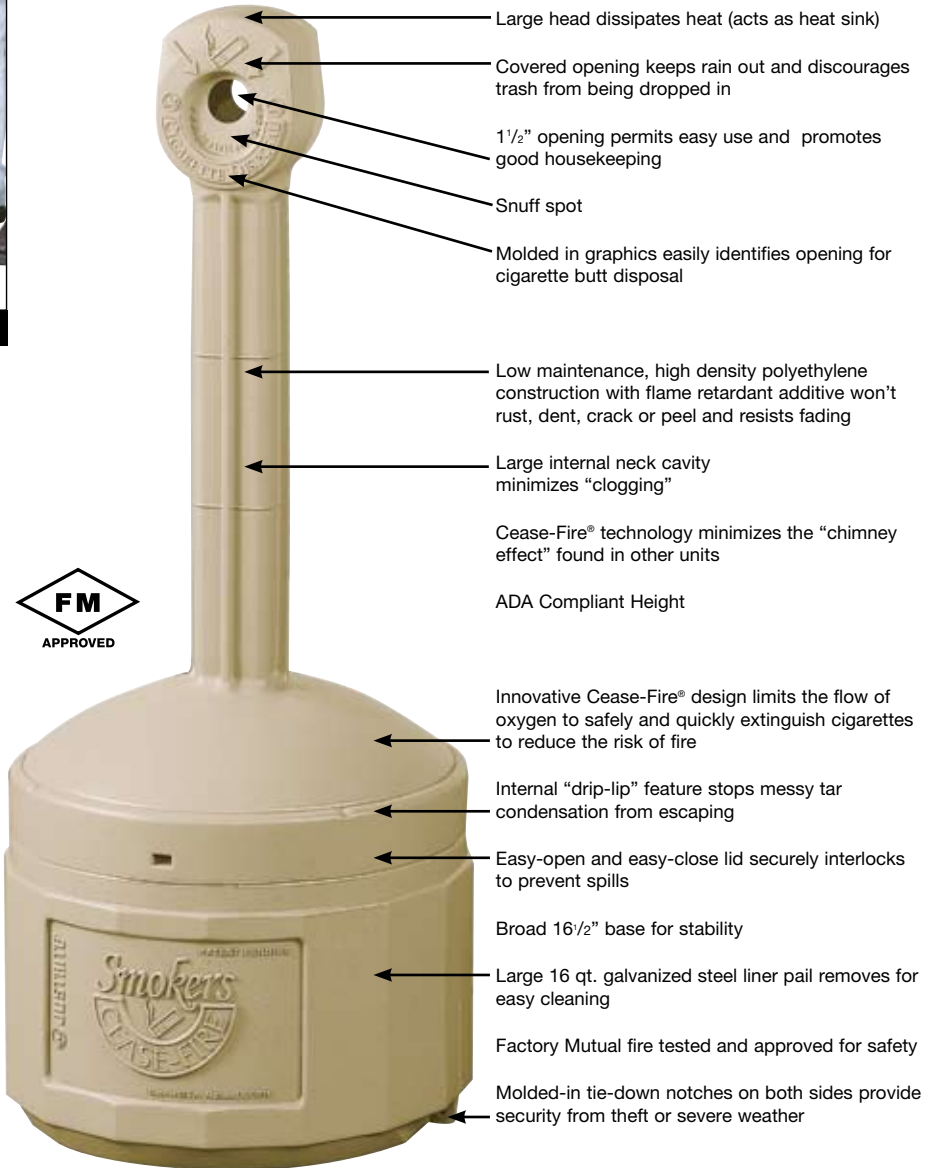

Ships Fully Assembled

ADA COMPLIANT

Product Description	Dimensions Ht x Dia	Capacity	Approval	Ship Weight	Pewter Gray Model No.	Adobe Beige Model No.	Deco Black Model No.	Terra Cotta Model No.	Forest Green Model No.
Original Smokers Cease-Fire®	38 1/2" x 16 1/2" (98 cm x 42 cm)	4 gallons	FM	12 lbs (5 kgs)	26800	26800B	26800D	26800T	26800G
Personal Smokers Cease-Fire®	30" HT x 11" DIA (74 cm x 28 cm)	1 gallon	-	6 lbs (3 kgs)	26806	26806B	26806D	26806T	26806G
Tabletop for Original Smokers Cease-Fire®	2" HT x 14" DIA (5 cm x 36 cm)	-	-	3 lbs (1 kgs)			26807D		

Phone: 800-798-9250
Fax: 800-488-5877
www.justritefm.com