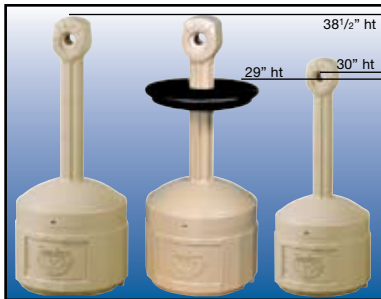

Ships Fully Assembled

ADA COMPLIANT

Product Description	Dimensions Ht x Dia	Capacity	Approval	Ship Weight	Pewter Gray Model No.	Adobe Beige Model No.	Deco Black Model No.	Terra Cotta Model No.	Forest Green Model No.
Original Smokers Cease-Fire®	38 1/2" x 16 1/2" (98 cm x 42 cm)	4 gallons	FM	12 lbs (5 kgs)	26800	26800B	26800D	26800T	26800G
Personal Smokers Cease-Fire®	30" HT x 11" DIA (74 cm x 28 cm)	1 gallon	-	6 lbs (3 kgs)	26806	26806B	26806D	26806T	26806G
Tabletop for Original Smokers Cease-Fire®	2" HT x 14" DIA (5 cm x 36 cm)	-	-	3 lbs (1 kgs)			26807D		

Phone: 800-798-9250
Fax: 800-488-5877
www.justritefm.com