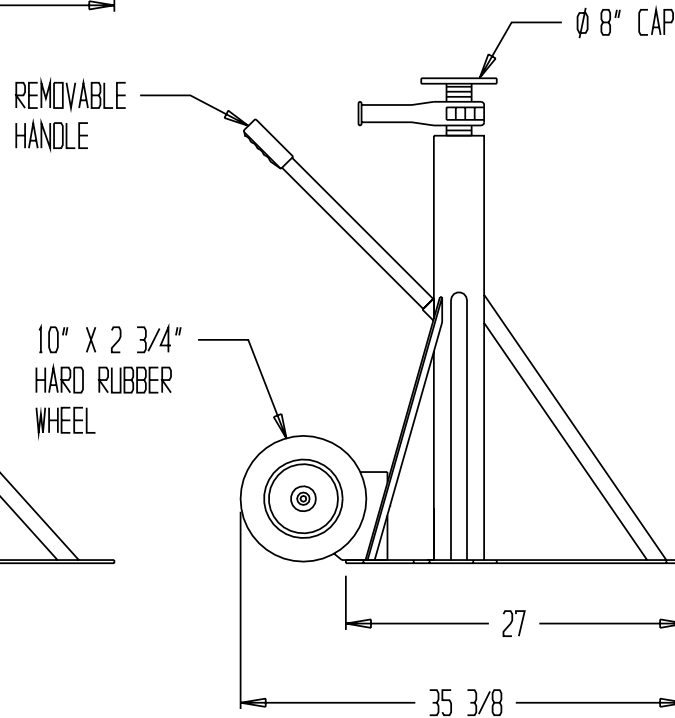

BIG FOOT TRAILER STABILIZING JACK BFJS-2748

Any additions, deletions or omissions must be corrected on this drawing, as this drawing will be considered all inclusive.

*** ALL GRAPHICS PROVIDED ARE FOR REFERENCE ONLY. IF CERTAIN DIMENSIONS ARE CRITICAL PLEASE VERIFY THOSE DIMENSIONS WITH YOUR SALESPERSON. ***

**SPECIAL UNITS ARE NON-RETURNABLE
*AVAILABLE AT ADDITIONAL COSTS

PRODUCTION WILL START UPON
RECEIPT OF SIGNED APPROVAL
DRAWING

STANDARD FEATURES

- MODEL NUMBER: BFJS-2748
- LIFTING CAPACITY: 40,000 LBS. (20 TONS)
- STATIC CAPACITY: 100,000 LBS (50 TONS)
- OVERALL WIDTH: 48"
- OVERALL LENGTH: 35 3/8"
- HANDLE LENGTH: 20"
- ONE REMOVABLE HANDLE USED TO MOVE & LIFT JACK