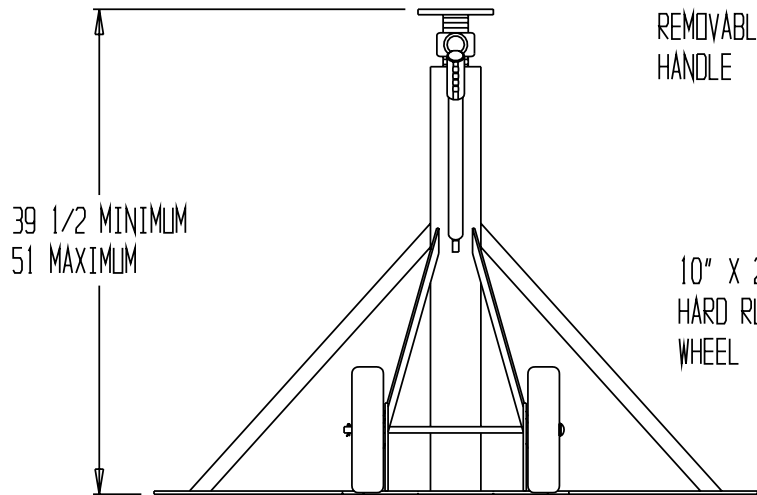

BIG FOOT TRAILER STABILIZING JACK BFJS-2748

Any additions, deletions or omissions must be corrected on this drawing, as this drawing will be considered all inclusive.

*** ALL GRAPHICS PROVIDED ARE FOR REFERENCE ONLY. IF CERTAIN DIMENSIONS ARE CRITICAL PLEASE VERIFY THOSE DIMENSIONS WITH YOUR SALESPERSON. ***

**SPECIAL UNITS ARE NON-RETURNABLE
*AVAILABLE AT ADDITIONAL COSTS

PRODUCTION WILL START UPON
RECEIPT OF SIGNED APPROVAL
DRAWING

STANDARD FEATURES

- MODEL NUMBER: BFJS-2748
- LIFTING CAPACITY: 40,000 LBS. (20 TONS)
- STATIC CAPACITY: 100,000 LBS (50 TONS)
- OVERALL WIDTH: 48"
- OVERALL LENGTH: 35 3/8"
- HANDLE LENGTH: 20"
- ONE REMOVABLE HANDLE USED TO MOVE & LIFT JACK