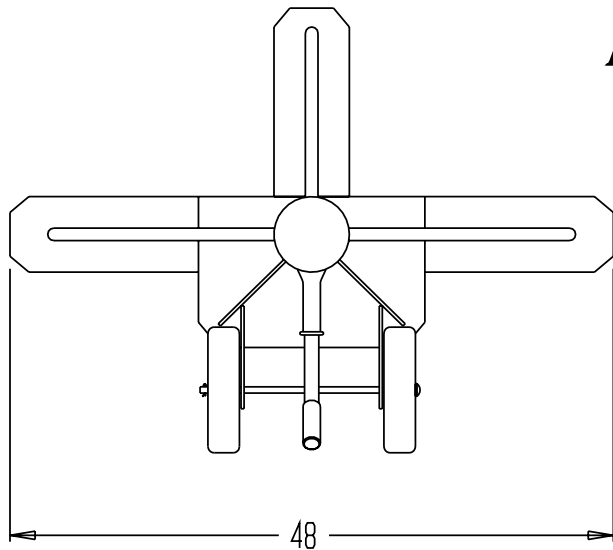

BIG FOOT TRAILER STABILIZING JACK BFJS-2748

Any additions, deletions or omissions must be corrected on this drawing, as this drawing will be considered all inclusive.

*** ALL GRAPHICS PROVIDED ARE FOR REFERENCE ONLY. IF CERTAIN DIMENSIONS ARE CRITICAL PLEASE VERIFY THOSE DIMENSIONS WITH YOUR SALESPERSON. ***

**SPECIAL UNITS ARE NON-RETURNABLE
*AVAILABLE AT ADDITIONAL COSTS

PRODUCTION WILL START UPON
RECEIPT OF SIGNED APPROVAL
DRAWING

STANDARD FEATURES

- MODEL NUMBER: BFJS-2748
- LIFTING CAPACITY: 40,000 LBS. (20 TONS)
- STATIC CAPACITY: 100,000 LBS (50 TONS)
- OVERALL WIDTH: 48"
- OVERALL LENGTH: 35 3/8"
- HANDLE LENGTH: 20"
- ONE REMOVABLE HANDLE USED TO MOVE & LIFT JACK