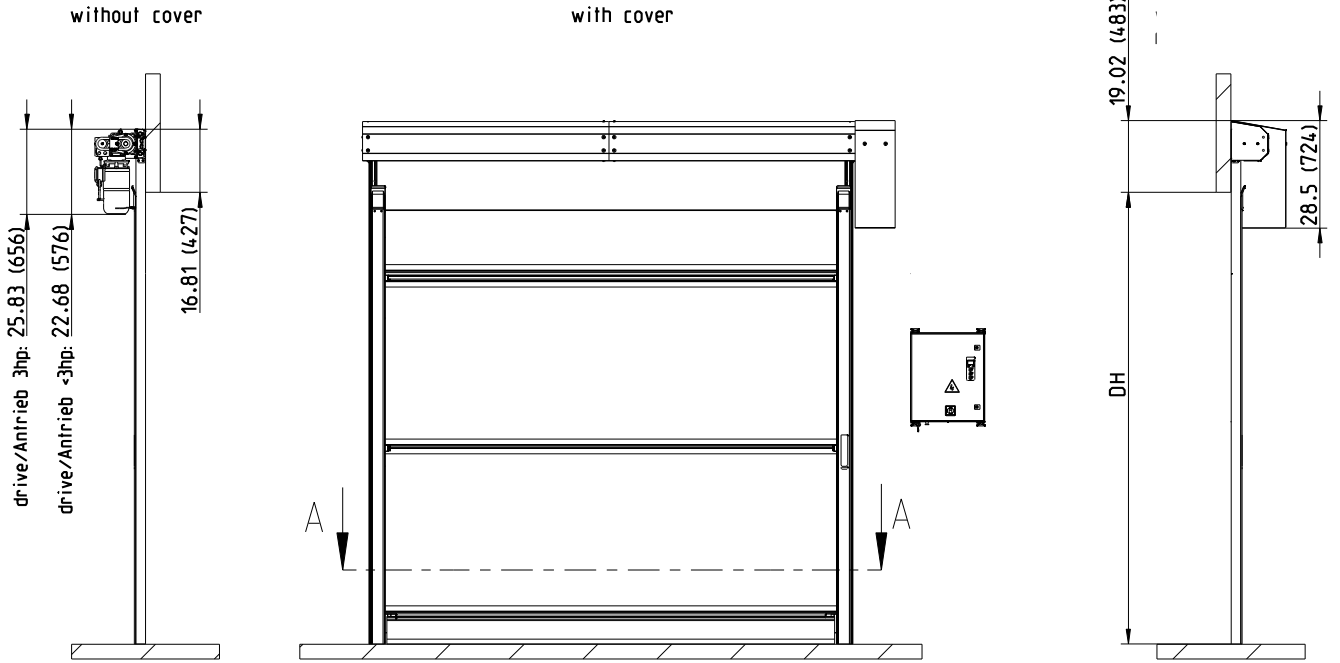

General Drawing Albany RR300

ALBANY
ASSA ABLOY

all dimensions in inch. () in mm

Control Unit		ACS 50 1-speed	MCC
Opening speed /	max	36 inch/s (0.9 m/s)	60 inch/s (1.5 m/s)
Closing speed /	max	36 inch/s (0.9 m/s)	28 inch/s (0.7 m/s)
Dimensions W x H x D	mm	11.81x15.75x8.27 (300x400x210)	8.66x14.96x3.94 (220x380x100)

Available sizes		
	DW	DH
min:	3ft (914)	3ft (914)
max:	14ft (4267)	14ft (4267)

[] = Space needed for installation

9300R0013/b
Stand: 2014-04-08