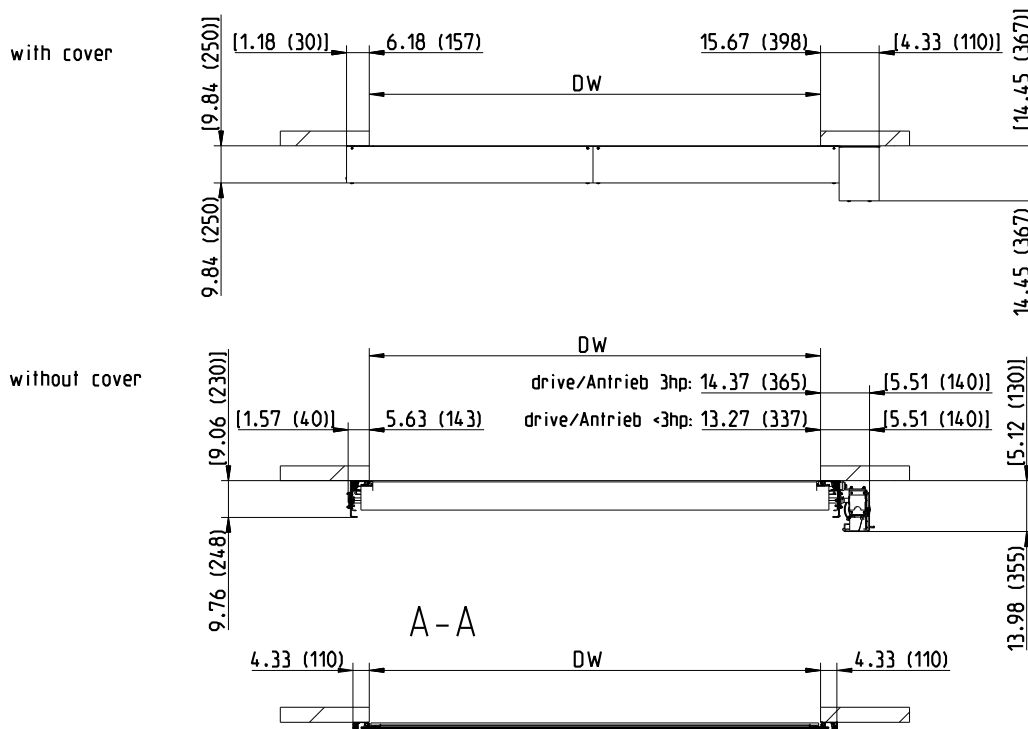

General Drawing Albany RR300

ALBANY
ASSA ABLOY

all dimensions in inch. () in mm

Control Unit		ACS 50 1-speed	MCC
Opening speed /	max	36 inch/s (0.9 m/s)	60 inch/s (1.5 m/s)
Closing speed /	max	36 inch/s (0.9 m/s)	28 inch/s (0.7 m/s)
Dimensions W x H x D	mm	11.81x15.75x8.27 (300x400x210)	8.66x14.96x3.94 (220x380x100)

Available sizes		
	DW	DH
min:	3ft (914)	3ft (914)
max:	14ft (4267)	14ft (4267)

[] = Space needed for installation

9300R0013/b
Stand: 2014-04-08