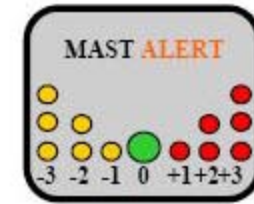

# MAST ALERT

Ultrasonic Sensor

Digital readout; mounts on dash

- **Eliminates guesswork**
- **Protects high bay inventory**
- **Helps with stacking**

Mast ALERT measures the position of the mast and indicates to the operator when forks are level.