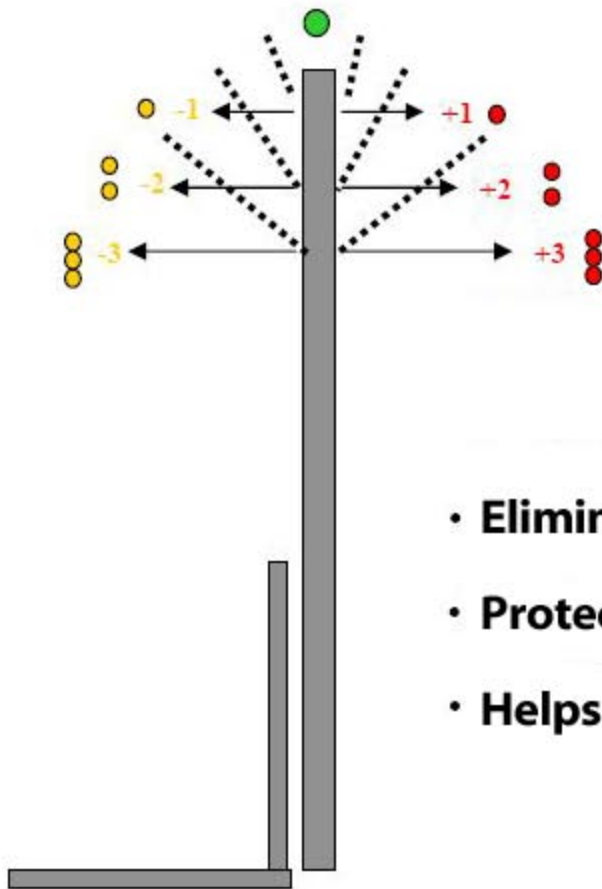

# MAST ALERT

Ultrasonic Sensor

Digital readout; mounts on dash

- **Eliminates guesswork**
- **Protects high bay inventory**
- **Helps with stacking**

Mast ALERT measures the position of the mast and indicates to the operator when forks are level.