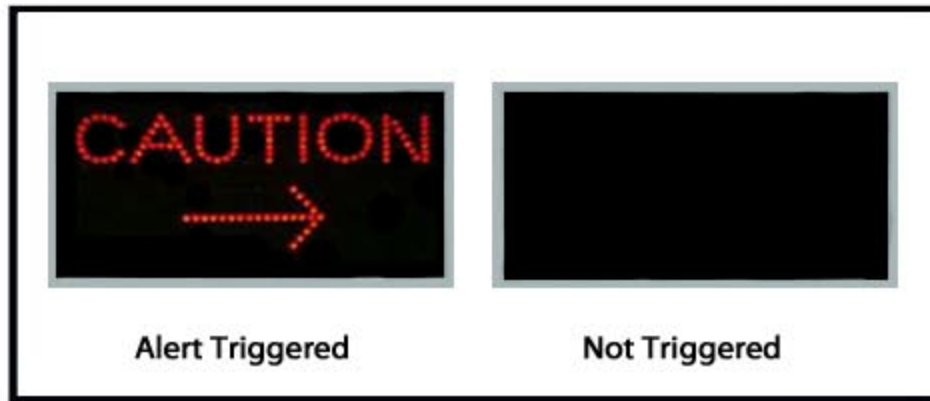

# OFFICE ALERT

- Protect:
- Floor Offices
  - Cafeterias
  - Locker Rooms
  - Lavatories

Microwave sensors acquire forklifts, cushmans, scooters, or golf carts as they approach the doorway, warning pedestrians before they enter the aisle. The Office ALERT can flash left or right arrows, indicating which direction the oncoming traffic is coming from.

Preferred mounting would be at eye level on or near the door opening.