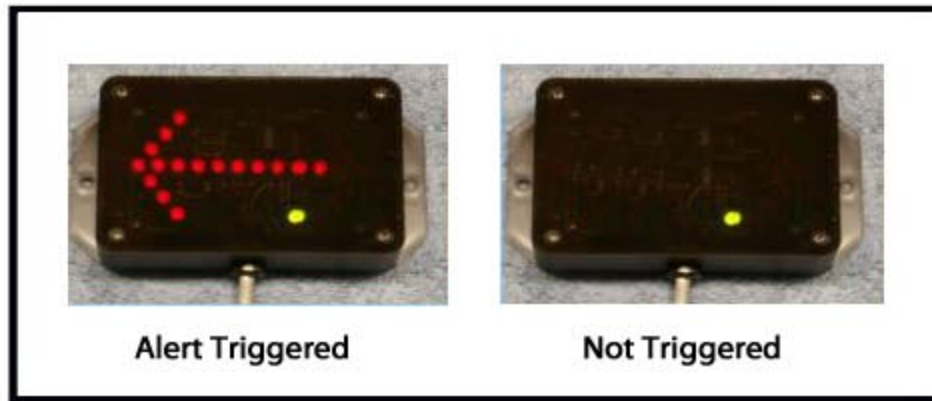

SMALL OFFICE ALERT

Protect:

- Floor Offices
- Cafeterias
- Locker Rooms
- Lavatories

Microwave sensors acquire forklifts, cushmans, scooters, or golf carts as they approach the doorway, warning pedestrians before they enter the aisle. The Office ALERT can flash left or right arrows, indicating which direction the oncoming traffic is coming from.

Preferred mounting would be at eye level on or near the door opening.