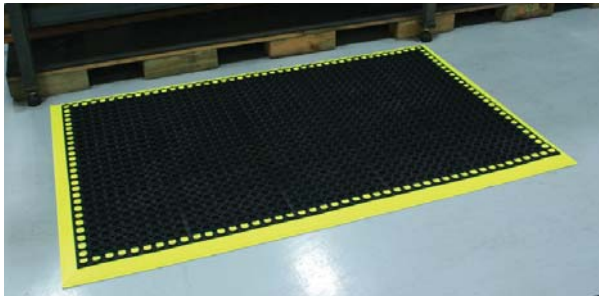

WORKMASTER II - HV

Tough industrial mat with Hi-Viz Yellow beveled edges creates an ultra safe work environment at all types of workstations.

Material: Open circular grease resistant rubber compound with PVC edging.

Thickness: 3/4" **Color:** Black mat with Hi-Viz Yellow edging

Standard Sizes - Border 3 Sides

Item No.	Size	Wt.(lbs./ea.)	Price Ea.
870S2640HVY	26" x 40"	21	$132.80
870S3852HVY	38" x 52"	38	$217.60
870S3864HVY	38" x 64"	43	$217.60
870S3124HVY	38" x 124"	88	$366.30

Standard Sizes - Border 4 Sides

Item No.	Size	Wt.(lbs./ea.)	Price Ea.
870S2840HVY	28" x 40"	22	$138.60
870S4052HVY	40" x 52"	40	$224.20
870S4064HVY	40" x 64"	45	$224.20
870S4124HVY	40" x 124"	93	$388.00