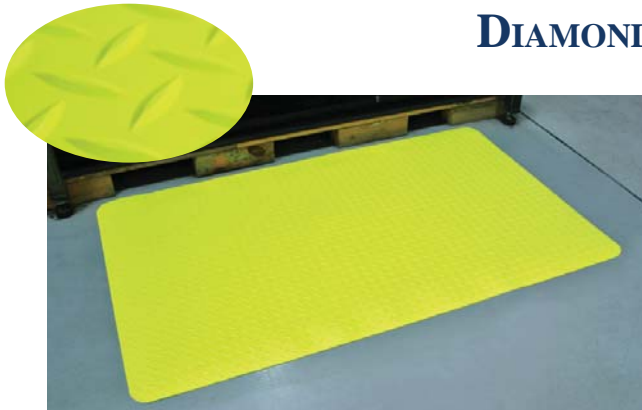

DIAMOND DEK SPONGE - HV

Diamond surface provides sure footing in a variety of applications while sponge base reduces fatigue on legs and back.

Material: 5/32" vinyl diamond surface bonded to a heavy duty sponge base

Thickness: 9/16" **Color:** Hi-Viz Yellow

Standard Sizes

Item No.	Size	Wt.(lbs./ea.)	Price Ea.
442S2436HVY	24" x 36"	9	$ 61.20
442S3660HVY	36" x 60"	22.5	$153.00

Rolls

Item No.	Size	Wt.(lbs./ea.)	Price/S.F.
442R0036HVY	3' x 75'	338	$10.40

Custom Lengths

Item No.	Size	Wt. (lbs./s.f.)	Price/S.F.
442C0036HVY	3' x up to 75'	1.5	$12.50