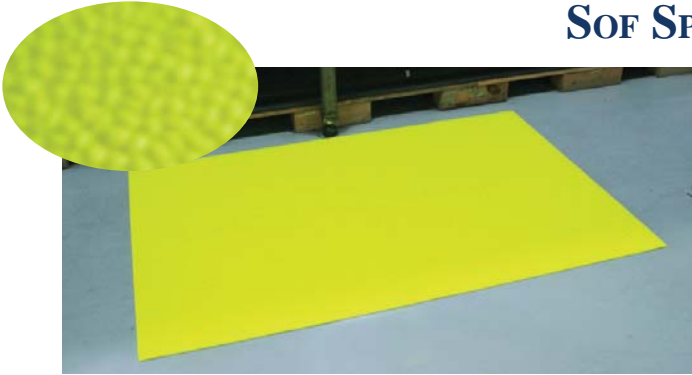

Promote safety and comfort with **SAFE DC ZONE High Visibility Matting**. Our exclusive formulated High Visibility Yellow color clearly identifies work areas where safety is a must. Combine that with three of our most popular anti-fatigue mats and you have the best safety mat available today.

## SOFT SPUN 3/8" - HV

Sponge vinyl cushioned mat helps ease foot, leg and back fatigue at standing workstations. The pebbled sponge vinyl surface traps dirt, resists oil and grease, and will not absorb water.

**Material:** Sponge vinyl core with a pebble surface

**Thickness:** 3/8" **Color:** Hi-Viz Yellow