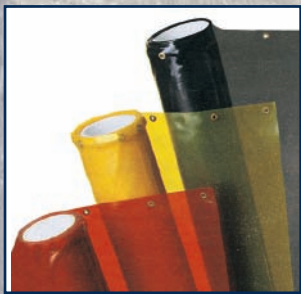

Weld "Tuff" Screens

The Last Screen You'll Ever Need to Buy!

- Create Mobile Work Areas & Arrange in Different Shapes to Meet Work Demands
- Heavy Duty 1-3/16" Extruded Aluminum Frame
- Unique Overlapping Leg Design
- Grommet & Button Head Screw Mount & Finished Hems
- Weld Spatter Resistant
- Optional Casters, Hinge Kits, & Corner Covers Available

Weld/Grind Cells

Contain Welding Fumes & Grinding Sparks!

- Free Standing Weld Cells Complete with Hardware
- Premium Replaceable Panels for Easy Replacement if Damaged
- Colors (Grey Vinyl Top & Bottom, Red Weld View Center)
- Galvanized Steel Free Standing Hardware
- 3 Standard Sizes to Choose From:
 - 6' wide by 8' deep at 7' high
 - 8' wide by 8' deep at 7' high
 - 10' wide by 10' deep at 7' high