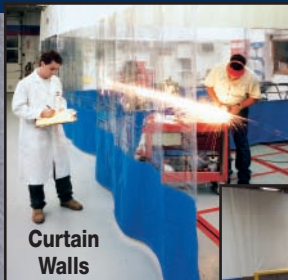

Goff's Other Products

Curtain Walls