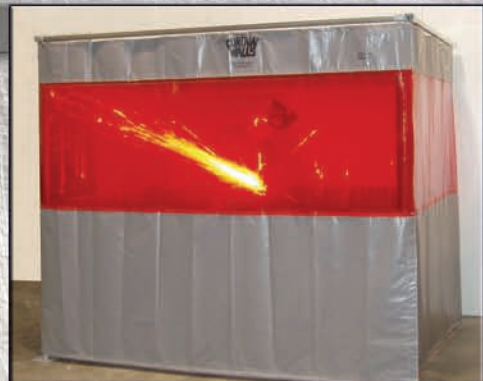

Welding Curtain Walls

Create Flexible Welding Areas with Welding Curtains!

- Curtains Easily Glide on a Galvanized Steel Track & Roller System
- Reinforced Hems & Chain-Weighted Bottoms
- Custom Made to Any Size!
- Optional Floor Sweeps, Wind Ties, Valances, Strip Doors, & Filter Panels Available

Weld "Tuff" Screens

The Last Screen You'll Ever Need to Buy!

- Create Mobile Work Areas & Arrange in Different Shapes to Meet Work Demands
- Heavy Duty 1-3/16" Extruded Aluminum Frame
- Unique Overlapping Leg Design
- Grommet & Button Head Screw Mount & Finished Hems
- Weld Spatter Resistant
- Optional Casters, Hinge Kits, & Corner Covers Available

Weld/Grind Cells

Contain Welding Fumes & Grinding Sparks!

- Free Standing Weld Cells Complete with Hardware
- Premium Replaceable Panels for Easy Replacement if Damaged
- Colors (Grey Vinyl Top & Bottom, Red Weld View Center)
- Galvanized Steel Free Standing Hardware
- 3 Standard Sizes to Choose From:
 - 6' wide by 8' deep at 7' high
 - 8' wide by 8' deep at 7' high
 - 10' wide by 10' deep at 7' high

Weld View Rolls

- 66" Wide Rolls x 25 yards
- Cut to Any Length
- 14 Mil Thick Weld view PVC
- Grommets on 12" Centers
- Flame & Weld Spatter Resistant

Goff's Weld Screen's Unique Overlapping Leg Design
(standard)