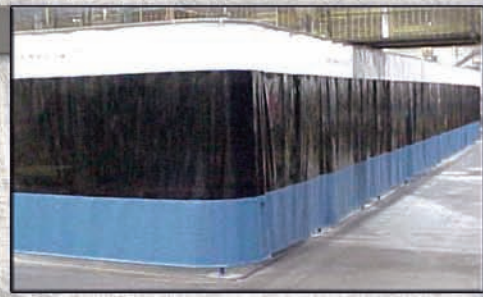

Welding Curtain Walls

Create Flexible Welding Areas with Welding Curtains!

- Curtains Easily Glide on a Galvanized Steel Track & Roller System
- Reinforced Hems & Chain-Weighted Bottoms
- Custom Made to Any Size!
- Optional Floor Sweeps, Wind Ties, Valances, Strip Doors, & Filter Panels Available