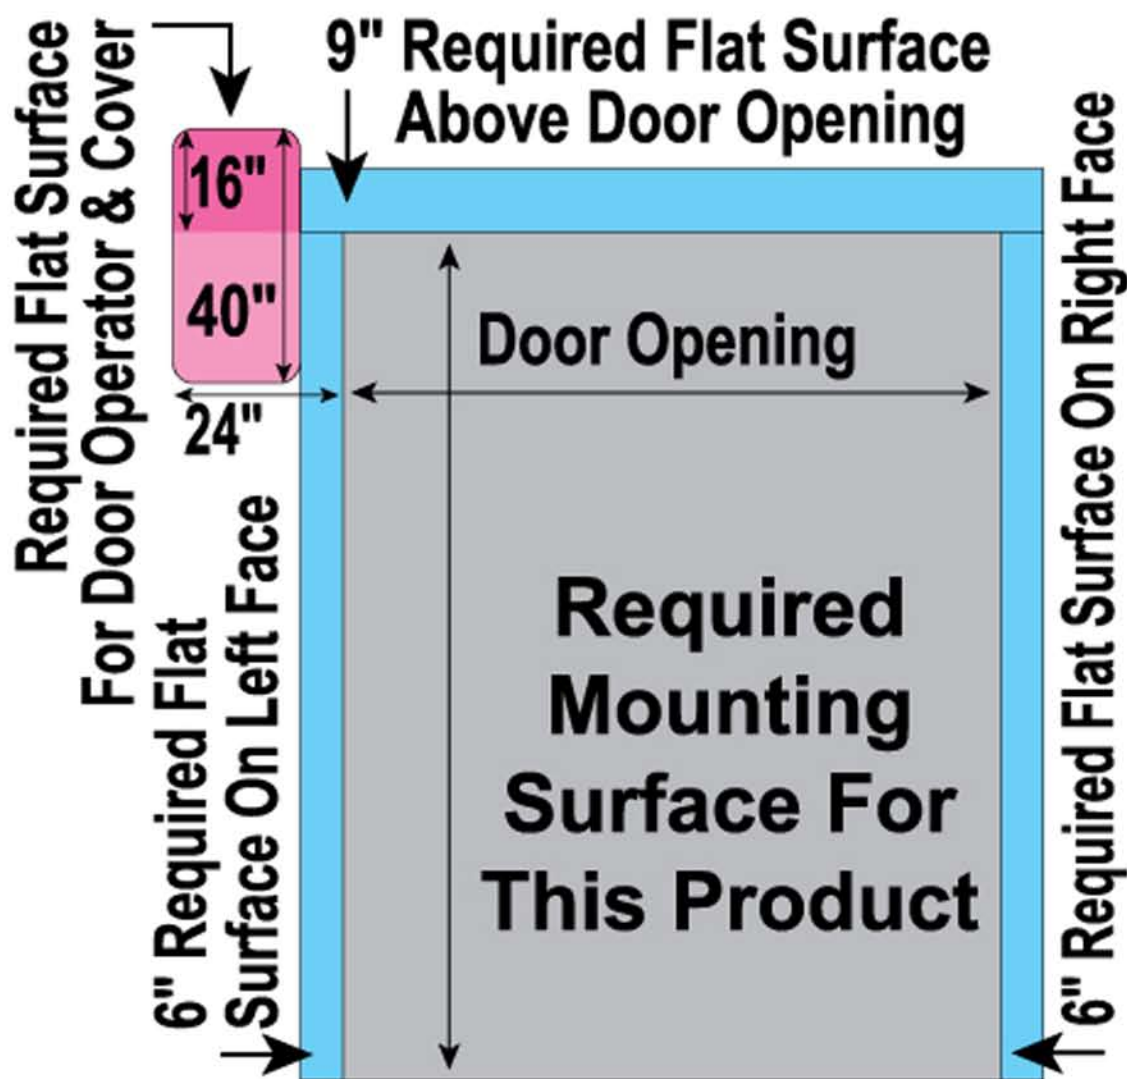

FACE MOUNT LH EXTERNAL MOTOR WITH RAINCOVER

Note: The lower horizontal pocket of Goff's "Gravity Feed" door is designed to hang below the upper doorframe by 3" when the door is in the "Up" position. If this is not acceptable, please order your door 3" higher than the actual doorframe. The "DRAWTITE" door's lower pocket is designed to hang below the upper doorframe by 6" when the door is in the "Up" position. If this is not acceptable, please order your door 6" higher than the actual doorframe.