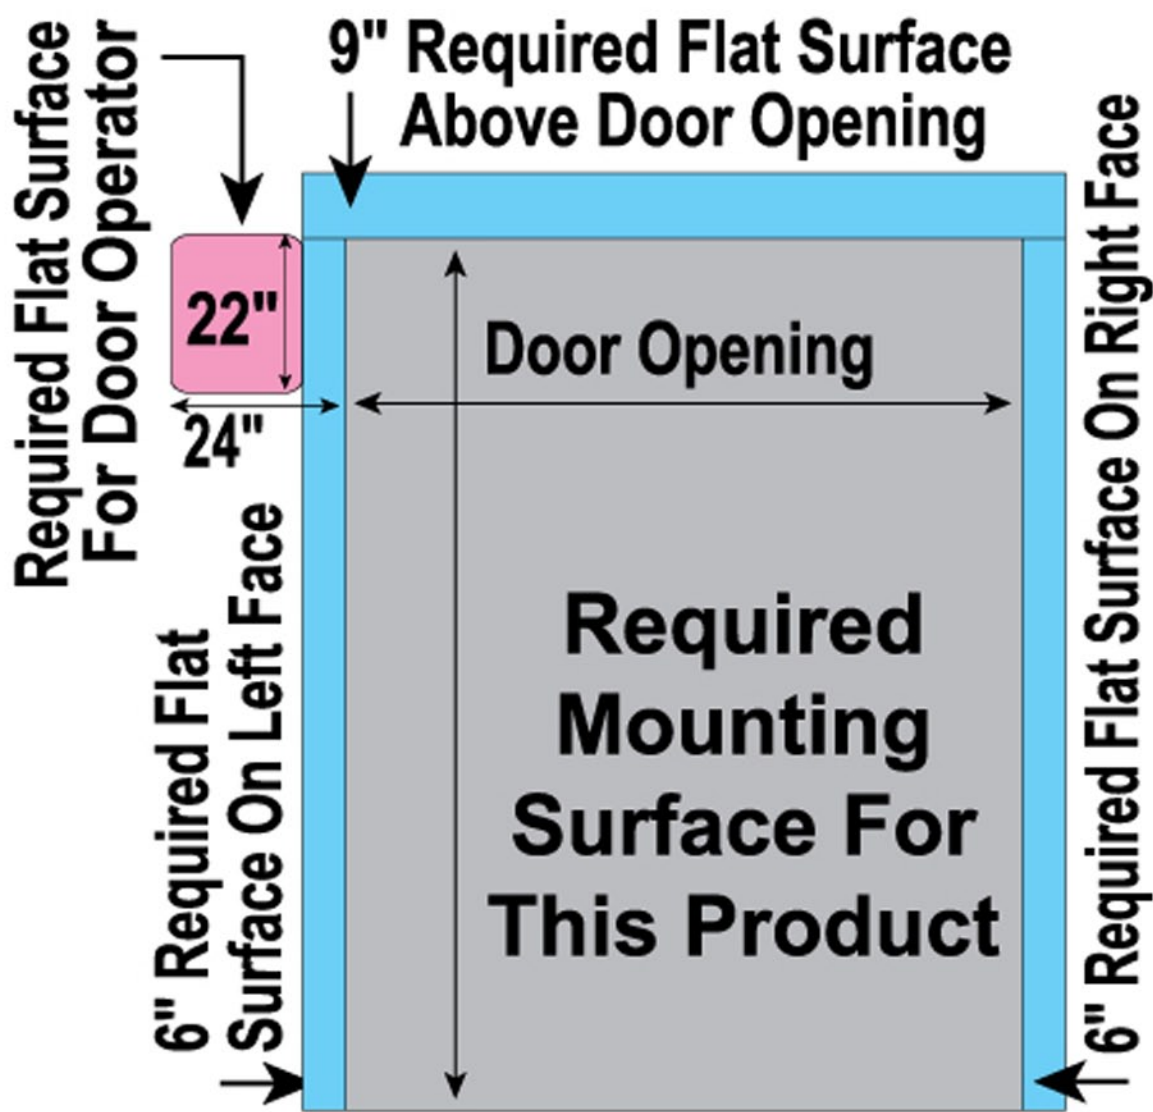

FACE MOUNT LH EXTERNAL MOTOR WITHOUT RAINCOVER

Note: The lower horizontal pocket of Goff's "Gravity Feed" door is designed to hang below the upper doorframe by 3" when the door is in the "Up" position. If this is not acceptable, please order your door 3" higher than the actual doorframe. The "DRAWTITE" door's lower pocket is designed to hang below the upper doorframe by 6" when the door is in the "Up" position. If this is not acceptable, please order your door 6" higher than the actual doorframe.