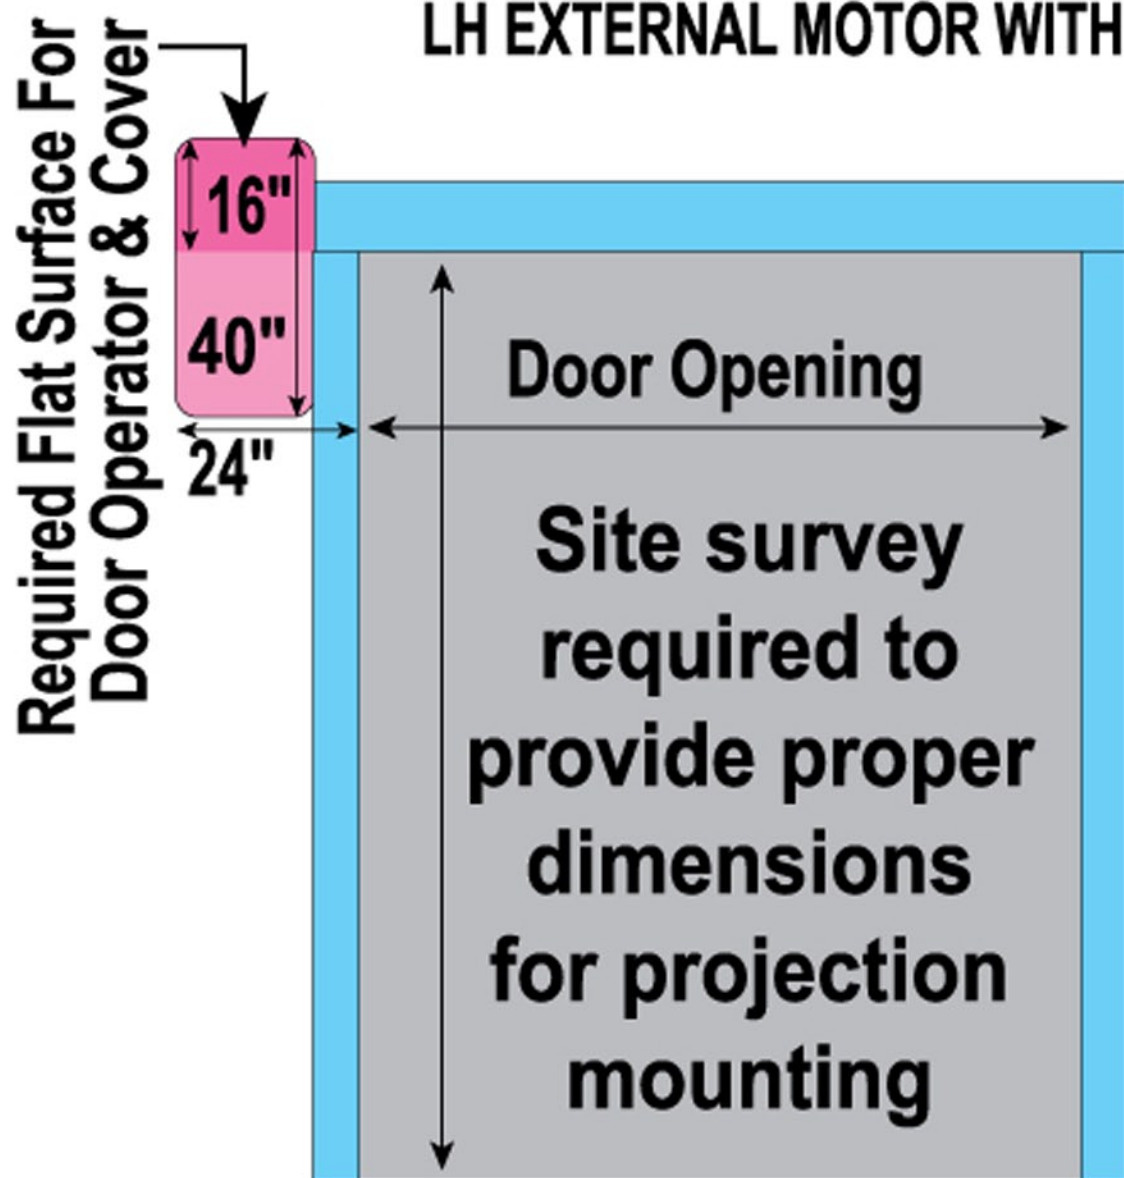

## INSIDE PROJECTION MOUNT LH EXTERNAL MOTOR WITH COVER

Note: The lower horizontal pocket of Goff's "Gravity Feed" door is designed to hang below the upper doorframe by 3" when the door is in the "Up" position. If this is not acceptable, please order your door 3" higher than the actual doorframe. The "DRAWTITE" door's lower pocket is designed to hang below the upper doorframe by 6" when the door is in the "Up" position. If this is not acceptable, please order your door 6" higher than the actual doorframe.