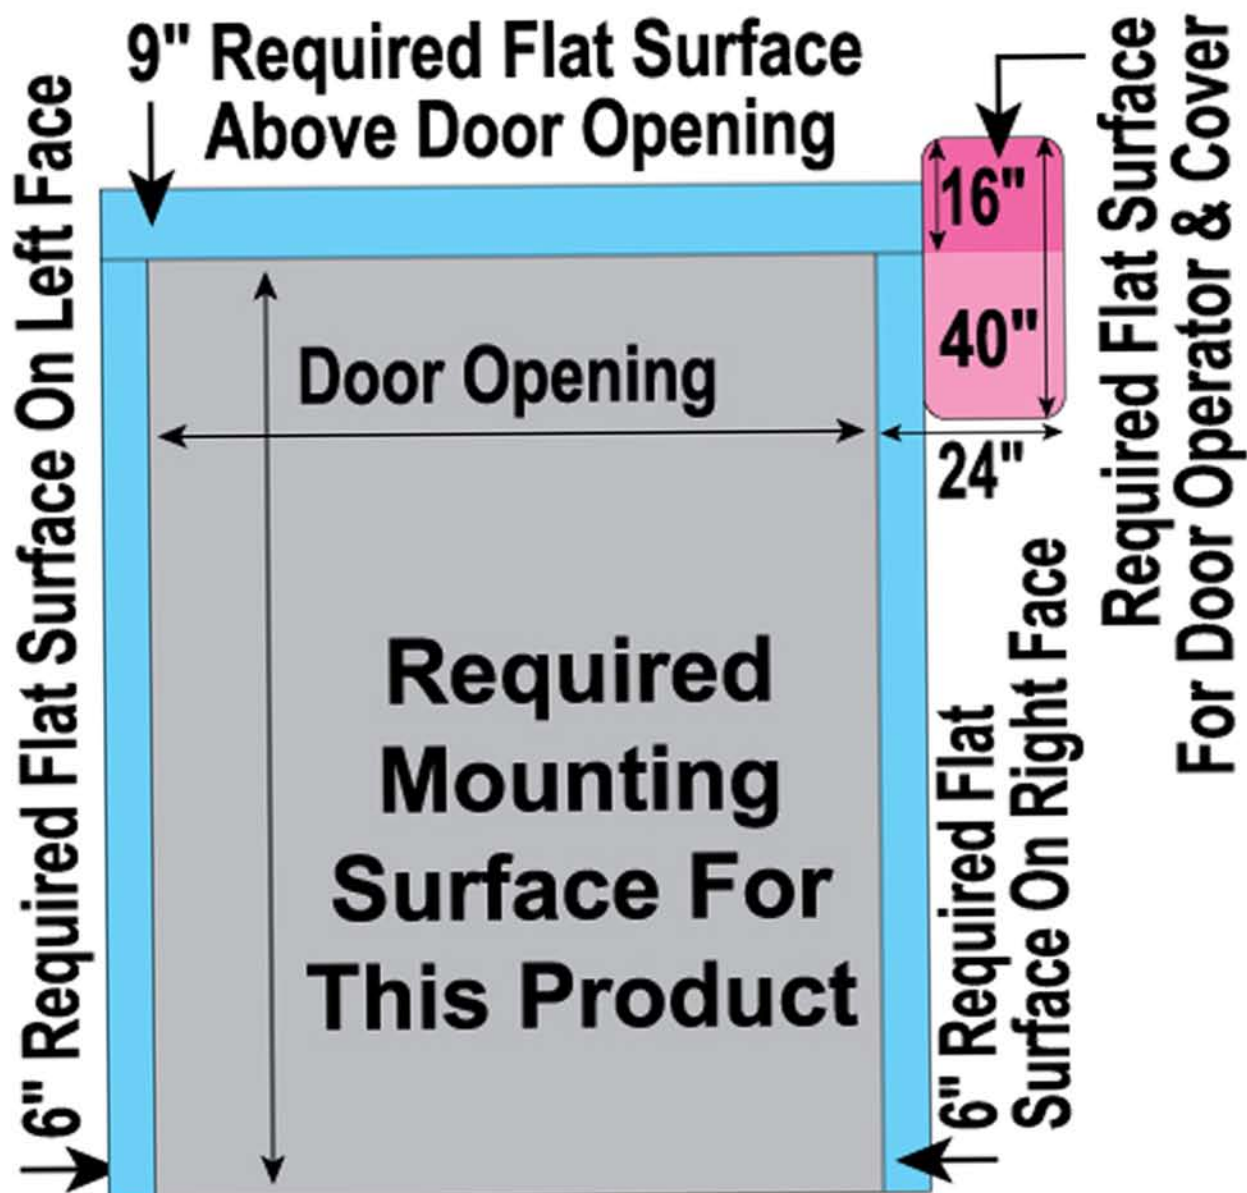

FACE MOUNT RH EXTERNAL MOTOR WITH RAINCOVER

Note: The lower horizontal pocket of Goff's "Gravity Feed" door is designed to hang below the upper doorframe by 3" when the door is in the "Up" position. If this is not acceptable, please order your door 3" higher than the actual doorframe. The "DRAWTITE" door's lower pocket is designed to hang below the upper doorframe by 6" when the door is in the "Up" position. If this is not acceptable, please order your door 6" higher than the actual doorframe.