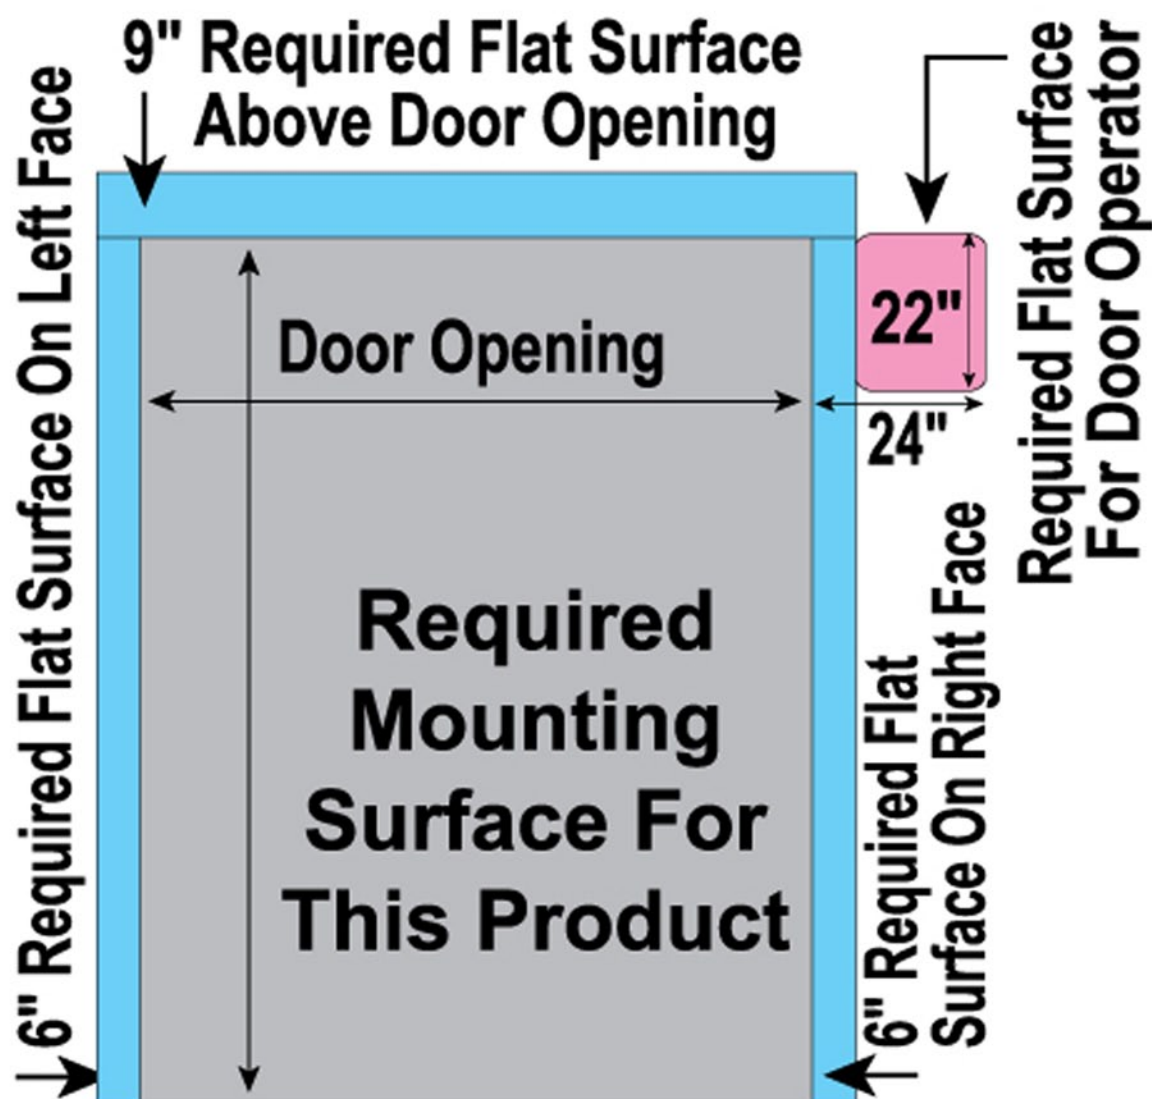

## FACE MOUNT RH EXTERNAL MOTOR WITHOUT RAINCOVER

Note: The lower horizontal pocket of Goff's "Gravity Feed" door is designed to hang below the upper doorframe by 3" when the door is in the "Up" position. If this is not acceptable, please order your door 3" higher than the actual doorframe. The "DRAWTITE" door's lower pocket is designed to hang below the upper doorframe by 6" when the door is in the "Up" position. If this is not acceptable, please order your door 6" higher than the actual doorframe.