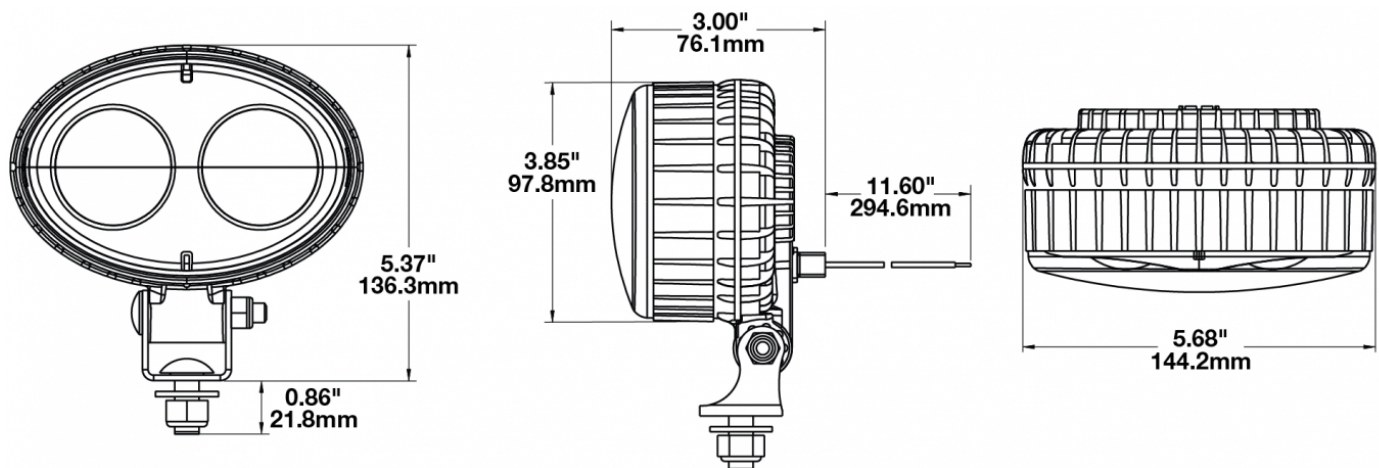

PRODUCT DIMENSIONS

Print date: 2017-03-03

© 2017 J.W. Speaker Corporation • Germantown, WI U.S.A.
www.jwspeaker.com • speaker@jwspeaker.com • 262.251.6660

J.W. SPEAKER
Engineered. Lighting. Solutions.