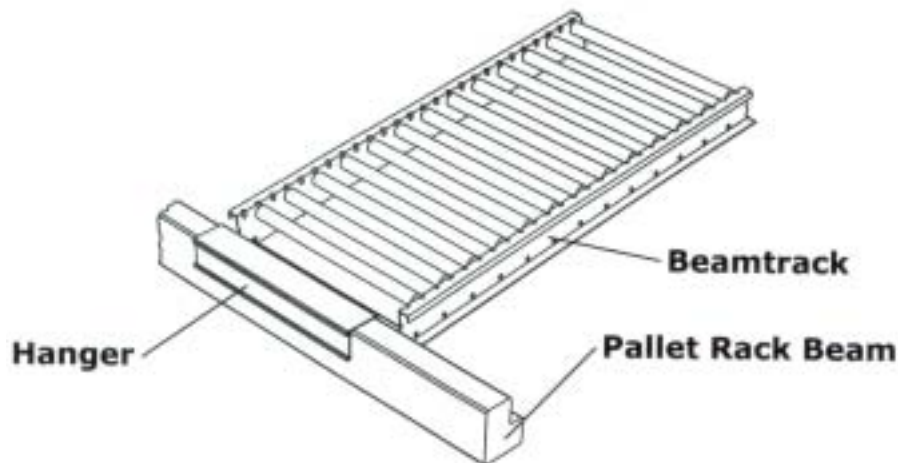

BEAMTRACK

ROLLER CONVEYOR STYLE CARTON FLOW

- ❑ FITS ANY PALLET RACK - NO SHELVES REQUIRED
- ❑ HIGH CAPACITY - UP TO 50 LBS. PER FOOT CAPACITY
- ❑ FULL WIDTH ALUMINUM ROLLERS
- ❑ LOW PROFILE - Installs between pallet rack beams, saves vertical space. Attaches with beam hangers to step, box or structural beams.

SPECIFICATIONS:

- ❑ Steel Axles
- ❑ 3/4" diameter aluminum rollers on 1", 2" or 3" centers.
- ❑ Up to 50 lbs. per foot capacity
- ❑ WIDTHS: 6", 9", 12" and 15"
- ❑ LENGTHS: Up to 12' in 1" increments
- ❑ UNSUPPORTED SPANS - up to 10'
- ❑ PITCH - 1" per foot recommended for most cartons