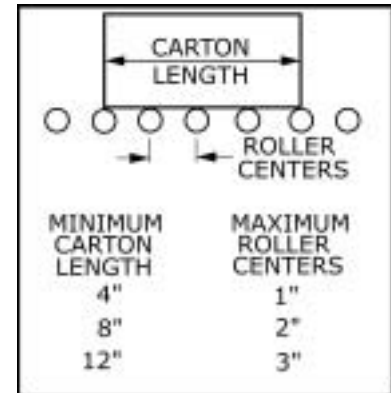

BEAMTRACK

ROLLER CONVEYOR STYLE CARTON FLOW

- ❑ FITS ANY PALLET RACK - NO SHELVES REQUIRED
- ❑ HIGH CAPACITY - UP TO 50 LBS. PER FOOT CAPACITY
- ❑ FULL WIDTH ALUMINUM ROLLERS
- ❑ LOW PROFILE - Installs between pallet rack beams, saves vertical space. Attaches with beam hangers to step, box or structural beams.

SPECIFICATIONS:

- ❑ Steel Axles
- ❑ 3/4" diameter aluminum rollers on 1", 2" or 3" centers.
- ❑ Up to 50 lbs. per foot capacity
- ❑ WIDTHS: 6", 9", 12" and 15"
- ❑ LENGTHS: Up to 12' in 1" increments
- ❑ UNSUPPORTED SPANS - up to 10'
- ❑ PITCH - 1" per foot recommended for most cartons