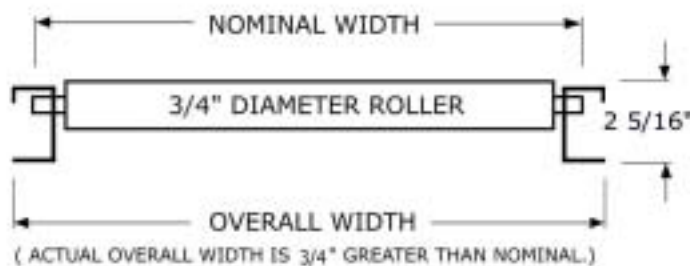

BEAMTRACK

ROLLER CONVEYOR STYLE CARTON FLOW

- ❑ FITS ANY PALLET RACK - NO SHELVES REQUIRED
- ❑ HIGH CAPACITY - UP TO 50 LBS. PER FOOT CAPACITY
- ❑ FULL WIDTH ALUMINUM ROLLERS
- ❑ LOW PROFILE - Installs between pallet rack beams, saves vertical space. Attaches with beam hangers to step, box or structural beams.

SPECIFICATIONS:

- ❑ Steel Axles
- ❑ 3/4" diameter aluminum rollers on 1", 2" or 3" centers.
- ❑ Up to 50 lbs. per foot capacity
- ❑ WIDTHS: 6", 9", 12" and 15"
- ❑ LENGTHS: Up to 12' in 1" increments
- ❑ UNSUPPORTED SPANS - up to 10'
- ❑ PITCH - 1" per foot recommended for most cartons