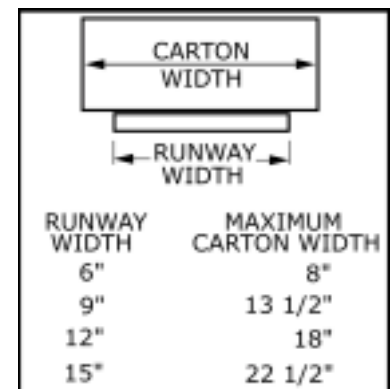

BEAMTRACK

ROLLER CONVEYOR STYLE CARTON FLOW

- ❑ FITS ANY PALLET RACK - NO SHELVES REQUIRED
- ❑ HIGH CAPACITY - UP TO 50 LBS. PER FOOT CAPACITY
- ❑ FULL WIDTH ALUMINUM ROLLERS
- ❑ LOW PROFILE - Installs between pallet rack beams, saves vertical space. Attaches with beam hangers to step, box or structural beams.

SPECIFICATIONS:

- ❑ Steel Axles
- ❑ 3/4" diameter aluminum rollers on 1", 2" or 3" centers.
- ❑ Up to 50 lbs. per foot capacity
- ❑ WIDTHS: 6", 9", 12" and 15"
- ❑ LENGTHS: Up to 12' in 1" increments
- ❑ UNSUPPORTED SPANS - up to 10'
- ❑ PITCH - 1" per foot recommended for most cartons