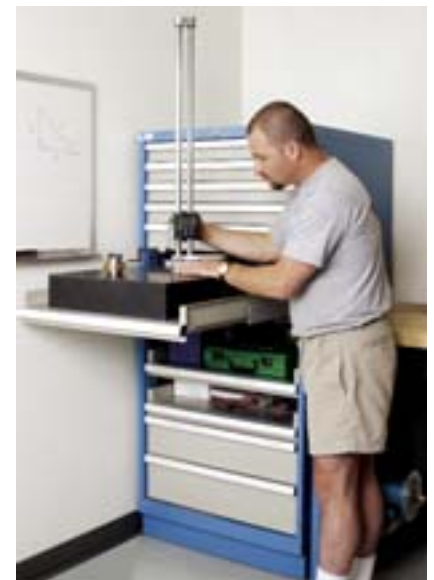

This welding workbench allows the storage of soldering rods in double wide drawers in the bench pedestal.

A granite plate is housed on a roll-out tray. The tray is pulled out when in use, and stored closed and out of the way the rest of the time (the height gauge is kept on the adjacent bench when not in use).

cpgenhy6.jpg