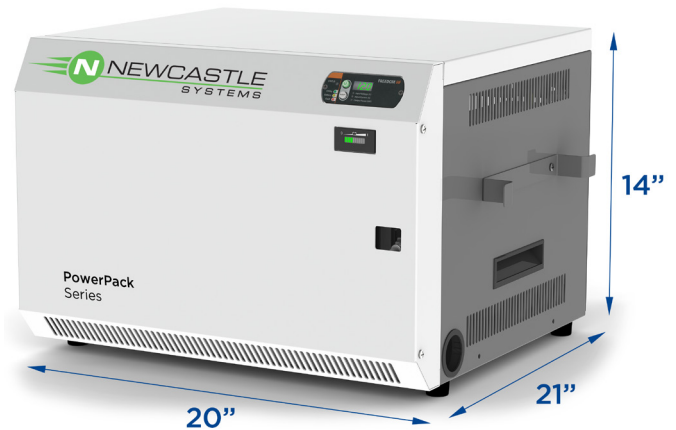

## PowerPack Series Portable Power System

Seamless, Cordless AC Power ANYWHERE You Need it!

[www.newcastlesys.com/powerpack](http://www.newcastlesys.com/powerpack)

The **PowerPack Series Portable Power System** provides quiet, seamless AC power for as long as 12+ hours at a time. This sturdy, compact unit is ideal for powering computers, printers, POS Systems, scales, testers and any other electronic hardware. At the end of your shift or use, simply plug the unit into a standard wall outlet to recharge. Eliminate the need for extension cords or noisy generators!

Housed in a sealed but fully ventilated steel cabinet, the PowerPack Series comes standard with an inverter (modified sine wave, input 12 volts, output 115VAC, 60 Hz), battery, smart charger (20 Amp, with automatic shut off) and fusing system. Operating temperatures range from 32F to 120F.

## Features Include:

- Integrated (6) outlet powerstrip
- Digital meter with color coded LED displays that provide the status of the battery and confirmation of the power source
- Visual and audible low voltage alert
- Integrated side handles and cord reel holder
- Easy access to slide batteries in and out of cabinet
- Optional wheel-base tote system for true portability
- Optional bracket system to secure unit to a cart, vehicle, or other surface