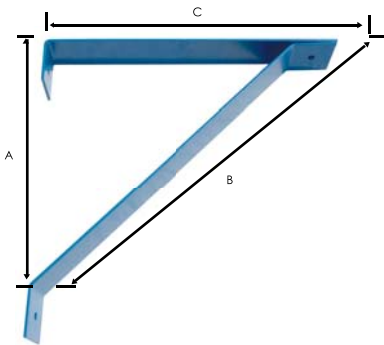

CW Column Wall Mount

SIZES	MOUNT DIMENSIONS			SHIPPING WEIGHT
	A	B	C	
All Sizes: 14" - 30"	27"	38"	27"	22 lbs/10 kg

PB Portable Base Mount / PS Portable Stroller Mount