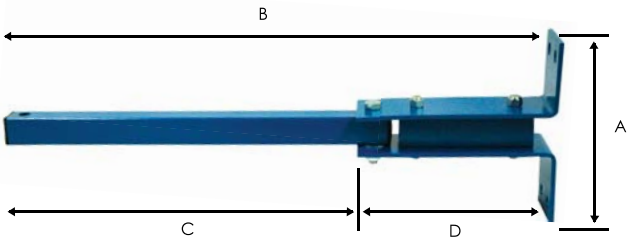

TC Truck Cooler Mount

Mounts

SIZES	MOUNT DIMENSIONS				SHIPPING WEIGHT
	A	B	C	D	
14" & 18"	10.5"	36"	25"	11"	18 lbs/8 kg