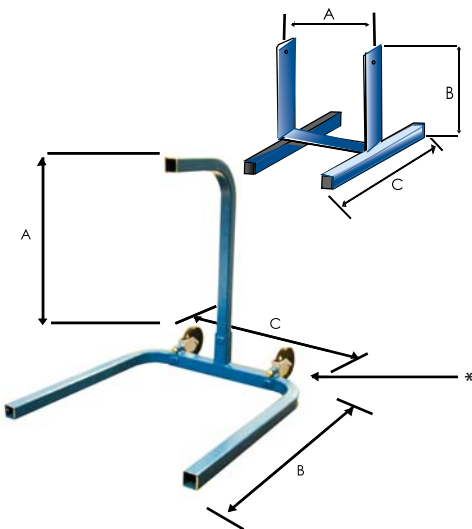

SIZES	MOUNT DIMENSIONS			SHIPPING WEIGHT
	A	B	C	
PB-14"	14.5"	15.25"	15.5"	12 lbs/5 kg
PB-18"	19.5"	16"	17"	16 lbs/7 kg
PB-22"	24"	20.5"	23"	20 lbs/9 kg
PB-26"	28"	21.5"	26"	23.5 lbs/10.6 kg
PB-30"	31"	22.5"	26"	26 lbs/12 kg

SIZES	MOUNT DIMENSIONS			SHIPPING WEIGHT
	A	B	C	
All Sizes: 14" - 30"	32"	35"	32"	38lbs/17kg

* 5" Castor Wheels

Options

Contact your sales representative for available options.

Note: Due to continual product improvement, items are subject to change without notice.

Patterson Fan Company, Inc
1120 Northpoint Blvd. • Blythewood, SC 29016

www.pattersonfan.com
800.768.3985