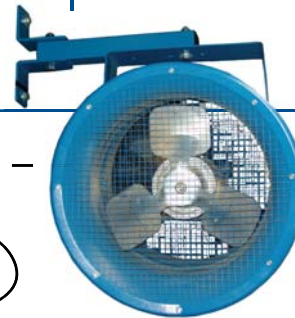

6.0/2.9-3.0

5.4/2.6-2.7

208-230/460V

2.3-2.4/1.2

2.0-2.1/1.1

277V

3.6

3.2

\* Standard

RM-Rack Mount Fan

18" High Velocity Fan Air Flow Pattern

**NEW!**

Note: Due to continual product improvement, items are subject to change without notice.

\*\*Finger guards come standard on the YM-18, hand guards are not available.