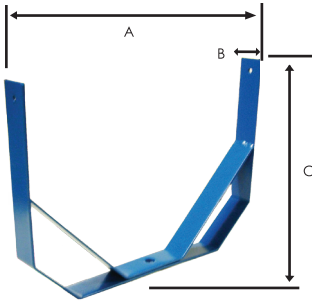

YM Yoke Mount

SIZES	MOUNT DIMENSIONS			SHIPPING WEIGHT
	A	B	C	
YM-14"	14"	2"	14"	8 lbs/4 kg
YM-18"	19.5"	2"	14.5"	12 lbs/5 kg
YM-22"	24"	2"	18"	15 lbs/7 kg
YM-26"	28"	4"	19.5"	16.5 lbs/7.4 kg
YM-30"	30.5"	4"	20.75"	18 lbs/8 kg
YM-34"	39.25"	2"	29"	26.5 lbs/12 kg