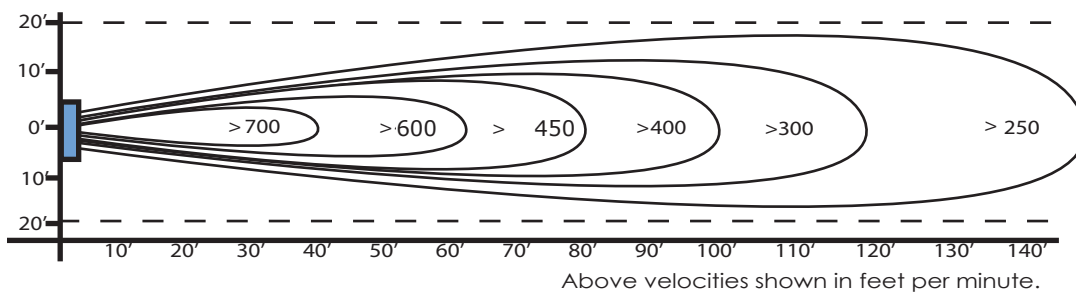

Shipping Weights:

237 lbs/ 114.3 kg

240 lbs/ 108.8kg

SIZE	CFM	HP	FAN DIMENSIONS			DISTANCE AIR THROW	SHIPPING WEIGHT
			W	D	I.D.		
34"	17,000	3	43.5"	25.5"	34.9 "	230'/70.1 m	215 lbs/104.3kg

Propeller: 34" Diameter, 3 Blade GalvAlum (15 Degree)

Fan Inlet/Outlet: 14 Gauge Spun Steel

Finger Guards: Wire Mesh

RPM: 1800

Decible: 88 dba

Enclosure: TEAO Standard

Frame: 56

Ambient Temperature: 40C

Duty Cycle: Continuous

Power Cord (115V Only): 12' Length

Coverage: 12,000 Sq.Ft. Max

Warranty: 2 Years

Voltage

208-230/460V*

277V

Motor
Amps

9.9-9.2/4.6

NA

Running
Amps

9.7-9.0/ 4.5

NA

* Standard

34" High Velocity Fan Air Flow Pattern