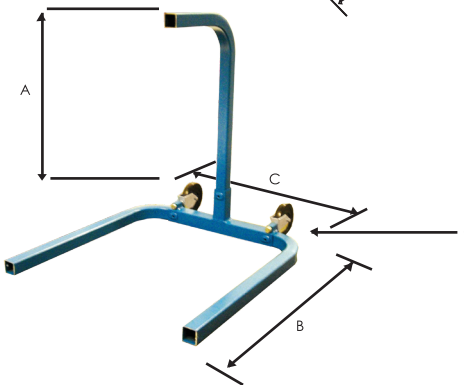

YM Yoke Mount

SIZES	MOUNT DIMENSIONS			SHIPPING WEIGHT
	A	B	C	
YM-14"	14"	2"	14"	8 lbs/4 kg
YM-18"	19.5"	2"	14.5"	12 lbs/5 kg
YM-22"	24"	2"	18"	15 lbs/7 kg
YM-26"	28"	4"	19.5"	16.5 lbs/7.4 kg
YM-30"	30.5"	4"	20.75"	18 lbs/8 kg
YM-34"	39.25"	2"	29"	26.5 lbs/12 kg

Mounts

CW Column Wall Mount

SIZES	MOUNT DIMENSIONS			SHIPPING WEIGHT
	A	B	C	
All Sizes: 14" - 30"	27"	38"	27"	22 lbs/10 kg

PB Portable Base Mount / PS Portable Stroller Mount

SIZES	MOUNT DIMENSIONS			SHIPPING WEIGHT
	A	B	C	
PB-14"	14.5"	15.25"	15.5"	12 lbs/5 kg
PB-18"	19.5"	16"	17"	16 lbs/7 kg
PB-22"	24"	20.5"	23"	20 lbs/9 kg
PB-26"	28"	21.5"	26"	23.5 lbs/10.6 kg
PB-30"	31"	22.5"	26"	26 lbs/12 kg
PB-34"	39.5"	32.5"	28.5"	77 lbs/35 kg

SIZES	MOUNT DIMENSIONS			SHIPPING WEIGHT
	A	B	C	
All Sizes: 14" - 30"	32"	35"	32"	38lbs/17kg

* 5" Castor Wheels[†]

Options

Contact your sales representative for available options.

Note: Due to continual product improvement, items are subject to change without notice.