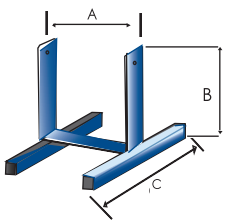

YM Yoke Mount

SIZES	MOUNT DIMENSIONS			SHIPPING WEIGHT
	A	B	C	
YM-14"	14"	2"	14"	8 lbs/4 kg
YM-18"	19.5"	2"	14.5"	12 lbs/5 kg
YM-22"	24"	2"	18"	15 lbs/7 kg
YM-26"	28"	4"	19.5"	16.5 lbs/7.4 kg
YM-30"	30.5"	4"	20.75"	18 lbs/8 kg
YM-34"	39.25"	2"	29"	26.5 lbs/12 kg

Mounts

CW Column Wall Mount

SIZES	MOUNT DIMENSIONS			SHIPPING WEIGHT
	A	B	C	
All Sizes: 14" - 30"	27"	38"	27"	22 lbs/10 kg

PB Portable Base Mount / PS Portable Stroller Mount

SIZES	MOUNT DIMENSIONS			SHIPPING WEIGHT
	A	B	C	
PB-14"	14.5"	15.25"	15.5"	12 lbs/5 kg
PB-18"	19.5"	16"	17"	16 lbs/7 kg
PB-22"	24"	20.5"	23"	20 lbs/9 kg
PB-26"	28"	21.5"	26"	23.5 lbs/10.6 kg
PB-30"	31"	22.5"	26"	26 lbs/12 kg
PB-34"	39.5"	32.5"	28.5"	77 lbs/35 kg