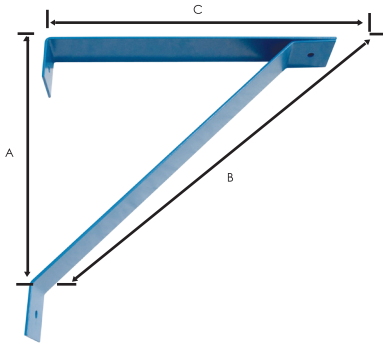

CW Column Wall Mount

SIZES	MOUNT DIMENSIONS			SHIPPING WEIGHT
	A	B	C	
All Sizes: 14" - 30"	27"	38"	27"	22 lbs/10 kg

PB Portable Base Mount / PS Portable Stroller Mount

SIZES	MOUNT DIMENSIONS			SHIPPING WEIGHT
	A	B	C	
PB-14"	14.5"	15.25"	15.5"	12 lbs/5 kg
PB-18"	19.5"	16"	17"	16 lbs/7 kg
PB-22"	24"	20.5"	23"	20 lbs/9 kg
PB-26"	28"	21.5"	26"	23.5 lbs/10.6 kg
PB-30"	31"	22.5"	26"	26 lbs/12 kg
PB-34"	39.5"	32.5"	28.5"	77 lbs/35 kg

SIZES	MOUNT DIMENSIONS			SHIPPING WEIGHT
	A	B	C	
All Sizes: 14" - 30"	32"	35"	32"	38lbs/17kg

* 5" Castor Wheels[†]