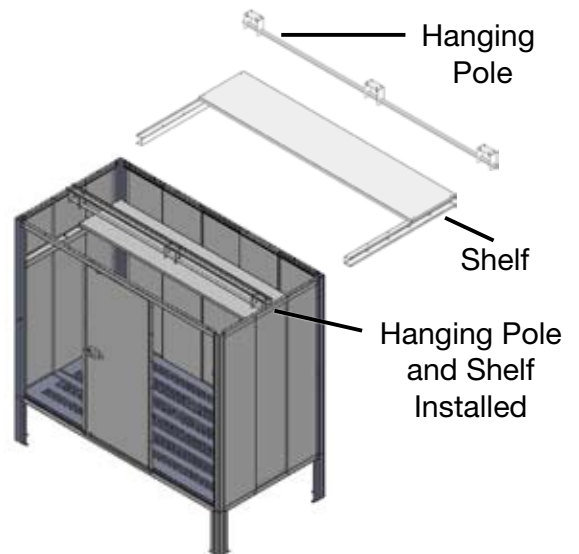

98 Cubic Foot Unit Shown Above

E-Z Load Storage Shed SS 9-2010-A.indd/pdf

Penco Products, Inc. | 2024 Cressman Road | Skippack, PA 19474-0158 Phone 800.562.1000

pencoproducts.com