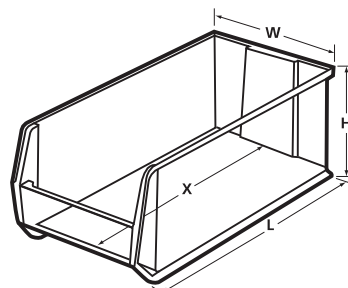

NEW! RACK BIN CONTAINERS

RACKBIN™

42"

THE FIRST & ONLY BIN DESIGNED SPECIFICALLY TO FIT PALLET RACK

- These extra large bins offer a generous 42" (3-1/2 Feet) in length to store your larger items
- 42" length ensures no wasted space on 42" deep rack
- Heavy-duty front, back and side grips allow for easy handling
- Wide stacking ledge and anti-slide lock keep stack bins steady and prevent forward shifting
- Have eight 1/4" drill hole pattern on bottom of bin for easy hole insertion for drainage and air circulation if needed
- Waterproof bins are corrosion free
- Available in Blue and Gray

new

MODEL NO.	OUTSIDE DIMENSIONS L" x W" x H"	INSIDE DIMENSIONS L" x W" x H"	X	CTN QTY	CTN WGT
QRB166	41-7/8" x 16-1/2" x 17-1/2"	40-1/8" x 14" x 16-1/2"	35"	1	16 lbs
QRB176MOB	41-7/8" x 16-1/2" x 17-1/2"	40-1/8" x 14" x 16-1/2"	35"	1	18 lbs
QRB206	41-7/8" x 19-7/8" x 17-1/2"	40-1/8" x 17-3/8" x 16-1/2"	35"	1	17 lbs
QRB216MOB	41-7/8" x 19-7/8" x 17-1/2"	40-1/8" x 17-3/8" x 16-1/2"	35"	1	19 lbs
QRB246	41-7/8" x 23-7/8" x 17-1/2"	40-1/8" x 21-1/2" x 16-1/2"	35"	1	19 lbs
QRB256MOB	41-7/8" x 23-7/8" x 17-1/2"	40-1/8" x 21-1/2" x 16-1/2"	35"	1	21 lbs

* With casters, overall height for mobile container will be increased by 3"

Fastest
Shipping
IN THE INDUSTRY

**LOWEST
PRICE
GUARANTEED!**

NEW! RACK BIN CONTAINERS WIRE PACKAGES

WRA86-2142C-206

WRA86-2136C-166

new

COMPLETE PACKAGES
with bins!

**LOWEST
PRICE
GUARANTEED!**

MODEL NO.	DIMENSIONS W" x L" x H"	NO. OF CONTAINERS	CONTAINER SIZE L" x W" x H"	SHIP WGT
WRA86-2136C-166	42" x 36" x 86"	8 QRB166	41-7/8" x 16-1/2" x 17-1/2"	272 lbs
WRA86-2142C-206	42" x 42" x 86"	8 QRB206	41-7/8" x 19-7/8" x 17-1/2"	290 lbs
WRA86-2148C-246	42" x 48" x 86"	8 QRB246	41-7/8" x 23-7/8" x 17-1/2"	326 lbs
WRA86-2154C-166	42" x 54" x 86"	12 QRB166	41-7/8" x 16-1/2" x 17-1/2"	386 lbs
WRA86-2172C-246	42" x 72" x 86"	12 QRB246	41-7/8" x 23-7/8" x 17-1/2"	502 lbs