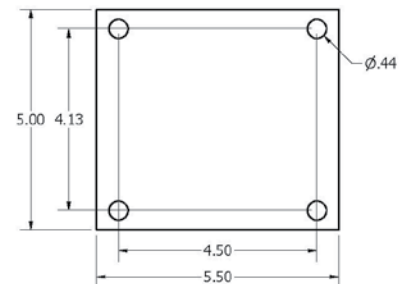

Top Plate Options

RWM Casters Top Plate Options

AVAILABLE ON: 40, 45, 46, 47, 48, 65 2-65 SERIES

AVAILABLE ON: 125, 2-85, 2-125 SERIES

AVAILABLE ON: 46, 65 SERIES

AVAILABLE ON: 40, 46, 47, 48, 52, 53, 65, 70, 75, 76, 2-65, 2-75, 2-76 SERIES

AVAILABLE ON: 125, 2-85, 2-125 SERIES

AVAILABLE ON: 46, 47, 65 SERIES

AVAILABLE ON: 54, 75, 76, 2-75, 2-76 SERIES

AVAILABLE ON: 75, 76, 85, 2-75, 2-76, 2-85 SERIES

AVAILABLE ON: 95R, 2-95R SERIES

AVAILABLE ON: 95S, 2-95S SERIES