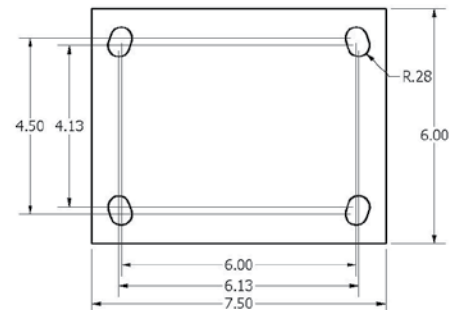

Top Plate Options

RWM Casters Top Plate Options

AVAILABLE ON: 40, 45, 46, 47, 48, 65 2-65 SERIES

AVAILABLE ON: 125, 2-85, 2-125 SERIES

AVAILABLE ON: 46, 65 SERIES

AVAILABLE ON: 40, 46, 47, 48, 52, 53, 65, 70, 75, 76, 2-65, 2-75, 2-76 SERIES

AVAILABLE ON: 125, 2-85, 2-125 SERIES

AVAILABLE ON: 46, 47, 65 SERIES

AVAILABLE ON: 54, 75, 76, 2-75, 2-76 SERIES

AVAILABLE ON: 75, 76, 85, 2-75, 2-76, 2-85 SERIES

AVAILABLE ON: 95R, 2-95R SERIES

AVAILABLE ON: 95S, 2-95S SERIES