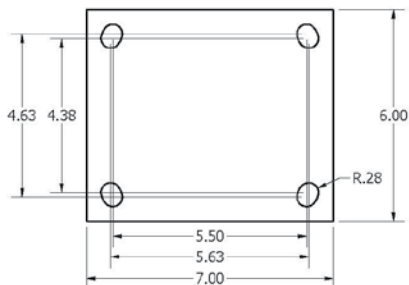

Top Plate Options

RWM Casters Top Plate Options

AVAILABLE ON: 40, 45, 46, 47, 48, 65 2-65 SERIES

AVAILABLE ON: 125, 2-85, 2-125 SERIES

AVAILABLE ON: 46, 65 SERIES

AVAILABLE ON: 40, 46, 47, 48, 52, 53, 65, 70, 75, 76, 2-65, 2-75, 2-76 SERIES

AVAILABLE ON: 125, 2-85, 2-125 SERIES

AVAILABLE ON: 46, 47, 65 SERIES

AVAILABLE ON: 54, 75, 76, 2-75, 2-76 SERIES

AVAILABLE ON: 75, 76, 85, 2-75, 2-76, 2-85 SERIES

AVAILABLE ON: 95R, 2-95R SERIES

AVAILABLE ON: 95S, 2-95S SERIES