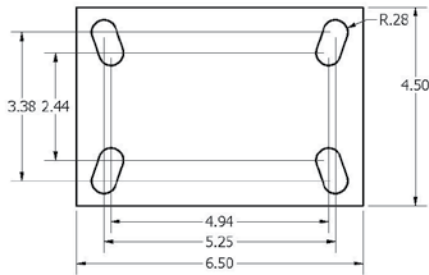

Top Plate Options

RWM Casters Top Plate Options

AVAILABLE ON: 40, 45, 46, 47, 48, 65 2-65 SERIES

AVAILABLE ON: 125, 2-85, 2-125 SERIES

AVAILABLE ON: 46, 65 SERIES

AVAILABLE ON: 40, 46, 47, 48, 52, 53, 65, 70, 75, 76, 2-65, 2-75, 2-76 SERIES

AVAILABLE ON: 125, 2-85, 2-125 SERIES

AVAILABLE ON: 46, 47, 65 SERIES

AVAILABLE ON: 54, 75, 76, 2-75, 2-76 SERIES

AVAILABLE ON: 75, 76, 85, 2-75, 2-76, 2-85 SERIES

AVAILABLE ON: 95R, 2-95R SERIES

AVAILABLE ON: 95S, 2-95S SERIES