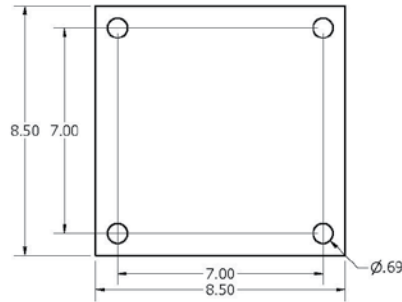

Top Plate Options

RWM Casters Top Plate Options

AVAILABLE ON: 40, 45, 46, 47, 48, 65 2-65 SERIES

AVAILABLE ON: 125, 2-85, 2-125 SERIES

AVAILABLE ON: 46, 65 SERIES

AVAILABLE ON: 40, 46, 47, 48, 52, 53, 65, 70, 75, 76, 2-65, 2-75, 2-76 SERIES

AVAILABLE ON: 125, 2-85, 2-125 SERIES

AVAILABLE ON: 46, 47, 65 SERIES

AVAILABLE ON: 54, 75, 76, 2-75, 2-76 SERIES

AVAILABLE ON: 75, 76, 85, 2-75, 2-76, 2-85 SERIES

AVAILABLE ON: 95R, 2-95R SERIES

AVAILABLE ON: 95S, 2-95S SERIES