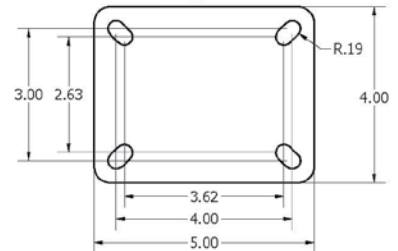

Top Plate Options

RWM Casters Top Plate Options

AVAILABLE ON: 40, 45, 46, 47, 48, 65 2-65 SERIES

AVAILABLE ON: 125, 2-85, 2-125 SERIES

AVAILABLE ON: 46, 65 SERIES

AVAILABLE ON: 40, 46, 47, 48, 52, 53, 65, 70, 75, 76, 2-65, 2-75, 2-76 SERIES

AVAILABLE ON: 125, 2-85, 2-125 SERIES

AVAILABLE ON: 46, 47, 65 SERIES

AVAILABLE ON: 54, 75, 76, 2-75, 2-76 SERIES

AVAILABLE ON: 75, 76, 85, 2-75, 2-76, 2-85 SERIES

AVAILABLE ON: 95R, 2-95R SERIES

AVAILABLE ON: 95S, 2-95S SERIES