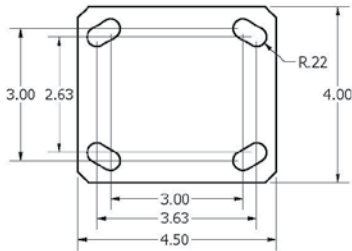

Top Plate Options

RWM Casters Top Plate Options

AVAILABLE ON: 40, 45, 46, 47, 48, 65 2-65 SERIES

AVAILABLE ON: 125, 2-85, 2-125 SERIES

AVAILABLE ON: 46, 65 SERIES

AVAILABLE ON: 40, 46, 47, 48, 52, 53, 65, 70, 75, 76, 2-65, 2-75, 2-76 SERIES

AVAILABLE ON: 125, 2-85, 2-125 SERIES

AVAILABLE ON: 46, 47, 65 SERIES

AVAILABLE ON: 54, 75, 76, 2-75, 2-76 SERIES

AVAILABLE ON: 75, 76, 85, 2-75, 2-76, 2-85 SERIES

AVAILABLE ON: 95R, 2-95R SERIES

AVAILABLE ON: 95S, 2-95S SERIES