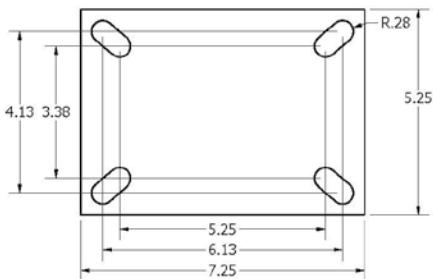

Top Plate Options

RWM Casters Top Plate Options

AVAILABLE ON: 40, 45, 46, 47, 48, 65 2-65 SERIES

AVAILABLE ON: 125, 2-85, 2-125 SERIES

AVAILABLE ON: 46, 65 SERIES

AVAILABLE ON: 40, 46, 47, 48, 52, 53, 65, 70, 75, 76, 2-65, 2-75, 2-76 SERIES

AVAILABLE ON: 125, 2-85, 2-125 SERIES

AVAILABLE ON: 46, 47, 65 SERIES

AVAILABLE ON: 54, 75, 76, 2-75, 2-76 SERIES

AVAILABLE ON: 75, 76, 85, 2-75, 2-76, 2-85 SERIES

AVAILABLE ON: 95R, 2-95R SERIES

AVAILABLE ON: 95S, 2-95S SERIES