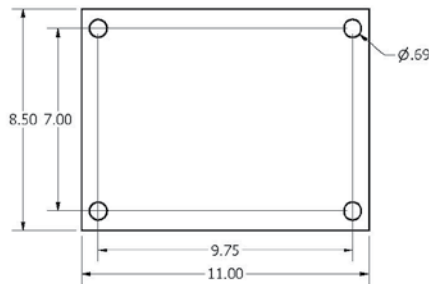

Top Plate Options

RWM Casters Top Plate Options

AVAILABLE ON: 40, 45, 46, 47, 48, 65 2-65 SERIES

AVAILABLE ON: 125, 2-85, 2-125 SERIES

AVAILABLE ON: 46, 65 SERIES

AVAILABLE ON: 40, 46, 47, 48, 52, 53, 65, 70, 75, 76, 2-65, 2-75, 2-76 SERIES

AVAILABLE ON: 125, 2-85, 2-125 SERIES

AVAILABLE ON: 46, 47, 65 SERIES

AVAILABLE ON: 54, 75, 76, 2-75, 2-76 SERIES

AVAILABLE ON: 75, 76, 85, 2-75, 2-76, 2-85 SERIES

AVAILABLE ON: 95R, 2-95R SERIES

AVAILABLE ON: 95S, 2-95S SERIES