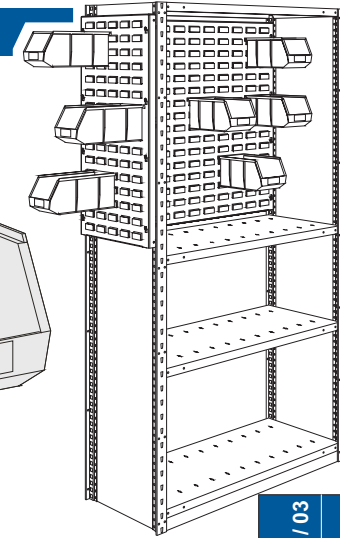

Make sure that you have the latest version before using this document.

Important dimensions and quantities

Plastic Bins Dimensions

Size	W	H	D
Size A	4 1/8"	3"	5 3/8"
Size B	4 1/8"	3"	7 3/8"
Size C	5 1/2"	5"	10 7/8"
Size D	11"	5"	10 7/8"
Size E	8 1/4"	7"	10 3/4"
Size F	8 1/4"	7"	14 3/4"
Size G	16 1/2"	7"	14 3/4"

SH65 Rear Louvered Panel

Louvered panel	Dimensions	Qty. box Size A	Qty. box Size B	Qty. box Size C	Qty. box Size D	Qty. box Size E	Qty. box Size F	Qty. box Size G
SH65-3615	36" X 15"	28	28	10	6	8	8	4
SH65-3621	36" X 21"	35	35	15	9	8	8	4
SH65-3633	36" X 33"	56	56	25	15	16	16	8
SH65-4215	42" X 15"	36	36	14	6	8	8	4
SH65-4221	42" X 21"	45	45	21	9	8	8	4
SH65-4233	42" X 33"	72	72	35	15	16	16	8
SH65-4815	48" X 15"	40	40	16	8	10	10	6
SH65-4821	48" X 21"	50	50	24	12	10	10	6
SH65-4833	48" X 33"	80	80	40	20	20	20	12

Qty. box RG20-040302 / 03	Qty. box RG20-060302 / 03	Qty. box RG20-060602 / 03
24	15	15
40	25	25
64	40	40
30	18	18
50	30	30
80	48	48
33	21	21
55	35	35
88	56	56

SH66 Side Louvered Panel

Louvered panel	Dimensions	Qty. box Size A	Qty. box Size B	Qty. box Size C	Qty. box Size D	Qty. box Size E	Qty. box Size F	Qty. box Size G
SH66-1215	12" X 15"	6	6	4	2	2	2	2
SH66-1221	12" X 21"	10	10	6	3	2	2	2
SH66-1233	12" X 33"	16	16	10	5	4	4	4
SH66-1515	15" X 15"	9	9	4	2	2	2	2
SH66-1521	15" X 21"	15	15	6	3	2	2	2
SH66-1533	15" X 33"	24	24	10	5	4	4	4
SH66-1815	18" X 15"	9	9	6	2	4	4	4
SH66-1821	18" X 21"	15	15	9	3	4	4	4
SH66-1833	18" X 33"	24	24	15	5	8	8	4
SH66-2415	24" X 15"	12	12	8	4	4	4	2
SH66-2421	24" X 21"	20	20	12	6	4	4	2
SH66-2433	24" X 33"	27	27	20	10	8	8	4