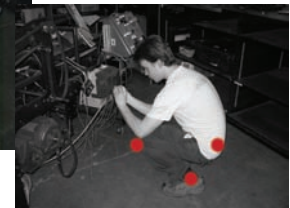

Improves comfort when working on raised surfaces;

Seat rotates 360°;

5 industrial casters;

Seat dimensions : 19" x 15";

Adjustable height range of 24" to 34";

Color : blue with gray border.

Product #	W x D x H
WS07-04	28" x 28" x 34 1/2" to 46 1/2"