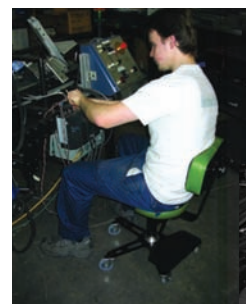

Improves comfort when working on raised surfaces;

Seat rotates 360°;

5 industrial casters;

Seat dimensions : 19" x 15";

Adjustable height range of 24" to 34";

Color : blue with gray border.

Product #	W x D x H
WS07-04	28" x 28" x 34 1/2" to 46 1/2"