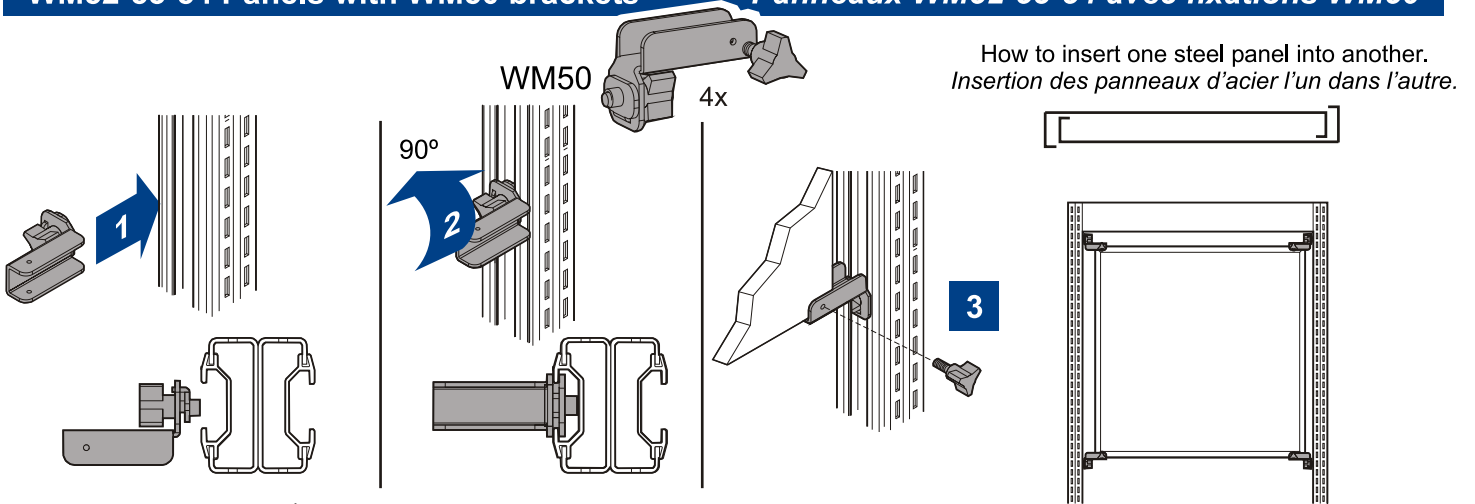

Privacy, Perforated, Tackboard & Marker Panel WM Line

Assembly Guide

Panneau écran, perforé, écriture & affichage Ligne WM

Guide d'assemblage

Ligne WM

- All required hardware is included.
- Please check the contents with your packing slip.
- Read instructions carefully.
- Save this document for future reference.

- Toute la quincaillerie requise est incluse.
- Veuillez vérifier le contenu avec votre feuille de livraison.
- Lisez attentivement les instructions.
- Conservez ces instructions pour référence future.

WM52-53-54 Panels with WM50 brackets

Panneaux WM52-53-54 avec fixations WM50