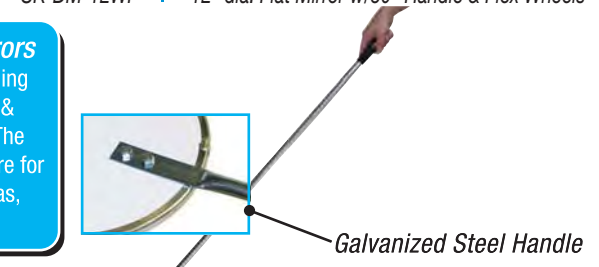

Galvanized Steel Handles
with Plastic Hand Grips

Available in Acrylic
Convex or
Flat Mirrors

Swivel Wheel Carriage

Model #	Dimensions	Ships
SK-DM-12WC	12" dia. Convex Mirror w/50" Handle & Flex Wheels	UPS
SK-DM-12WF	12" dia. Flat Mirror w/50" Handle & Flex Wheels	UPS

Inspection Mirrors

are ideal for searching
under cars, trucks, &
heavy equipment. The
economy models are for
searching high areas,
shelves & closets.

With Clip-On
Extra Bright LED
Flashlight

Model #	Dimensions	Ships
SK-DM-12LC	12" dia. Convex Mirror w/42" Handle	UPS
SK-DM-12LF	12" dia. Flat Mirror w/42" Handle	UPS