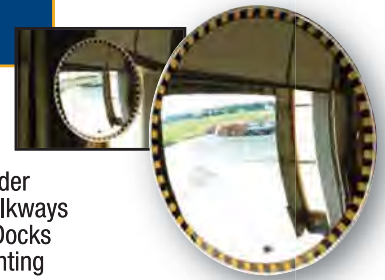

Safety Border Caution Mirrors w/stripes