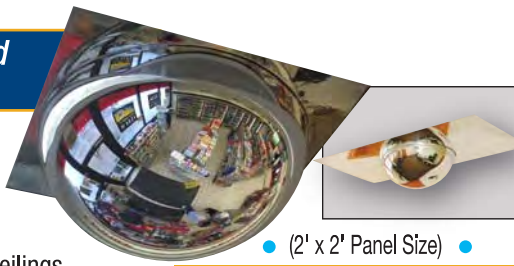

Drop-In Mirrored Dome & Panel

Features:

- Used For Grid Ceilings
- Cost Effective; Fit Any Decor
- Easy Change Over from Ceiling Panel to Mirrored Panel & Dome
- Provides 360° Viewing
- Uses: Offices, Hotels, Hospitals & Retail Stores
- Comes in 2' x 2' or 2' x 4' Models

● (2' x 2' Panel Size) ●

Model #	Dia.	Ships
SK-360-18T	18" Dome	UPS
SK-360-22T	22" Dome	UPS

● (2' x 4' Panel Size) ●

Model #	Dia.	Ships
SK-360-18-2x4	18" Dome	UPS
SK-360-22-2x4	22" Dome	UPS

CCTV Domes

Features:

- Excellent for Surveillance or Dummy Dome
- Economical, Light Weight
- Less Distorsion
- Colors: B-300 Bronze (standard) & See-Thru Mirror

Model #	Dia.	Ships
SK-8D	8"	UPS
SK-10D	10"	UPS
SK-12D	12"	UPS
SK-18D	18"	UPS
SK-22D	22"	UPS