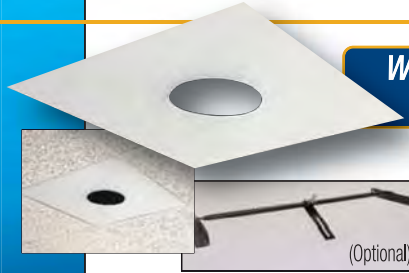

White PVC & HIPS Panels for Grid Ceilings

(Optional)
T-Bar Camera Bracket

● PVC Flat Panels ●

Model #	Dia.	Ships
SK-88-327	2' x 2'	UPS
SK-88-359	2' x 4'	UPS

● HIPS Recessed Panels ●

Model #	Dia.	Ships
SK-88-326	2' x 2'	UPS

(See CCTV Domes chart to specify hole size)

● T-Bar Camera Brackets ●

Model #	Dia.	Ships
SK-88-825P	Fits Above Panels	UPS

Features:

1. Easy to Install: Fire Retardant PVC
   - Attractive Design Compliments Any Ceiling Decor
   - Fits Openings (2' x 2') or (2' x 4')
2. "State Size of Hole When Ordering"