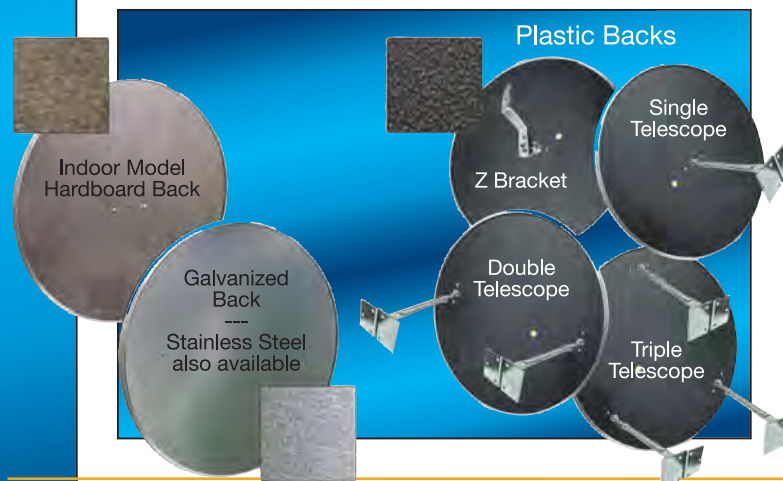

Outdoor

Model #	Dia.	Ships
SK-HI-VIS-18POD	18"	UPS
SK-HI-VIS-26POD	26"	UPS
SK-HI-VIS-30POD	30"	UPS