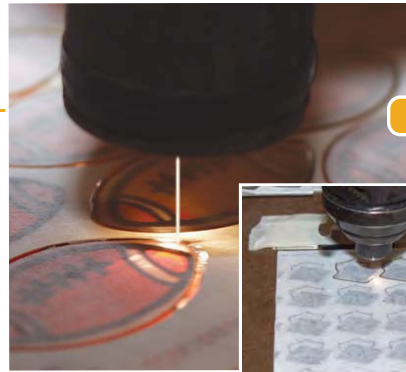

Custom Printing Available

Create your own message
or include your company
logo at the bottom of the mirror.

SK-SM303

Vacuum Forming

Pressure Forming

- Se-Kure Controls®, Inc.
- Specializing in
- Creative & Custom
- Promotional Products