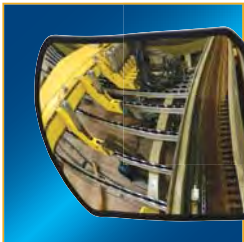

SE-KURE & CONTROLS DOMES & MIRRORS

For Security & Safety