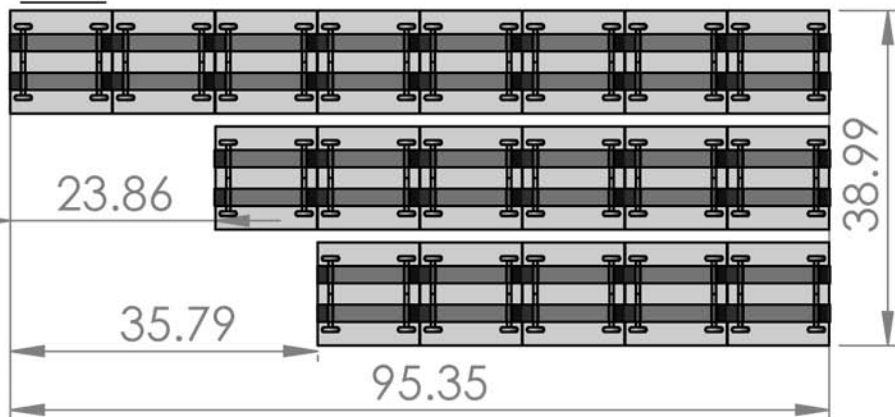

TOP

Cisco-Eagle
888-877-3861