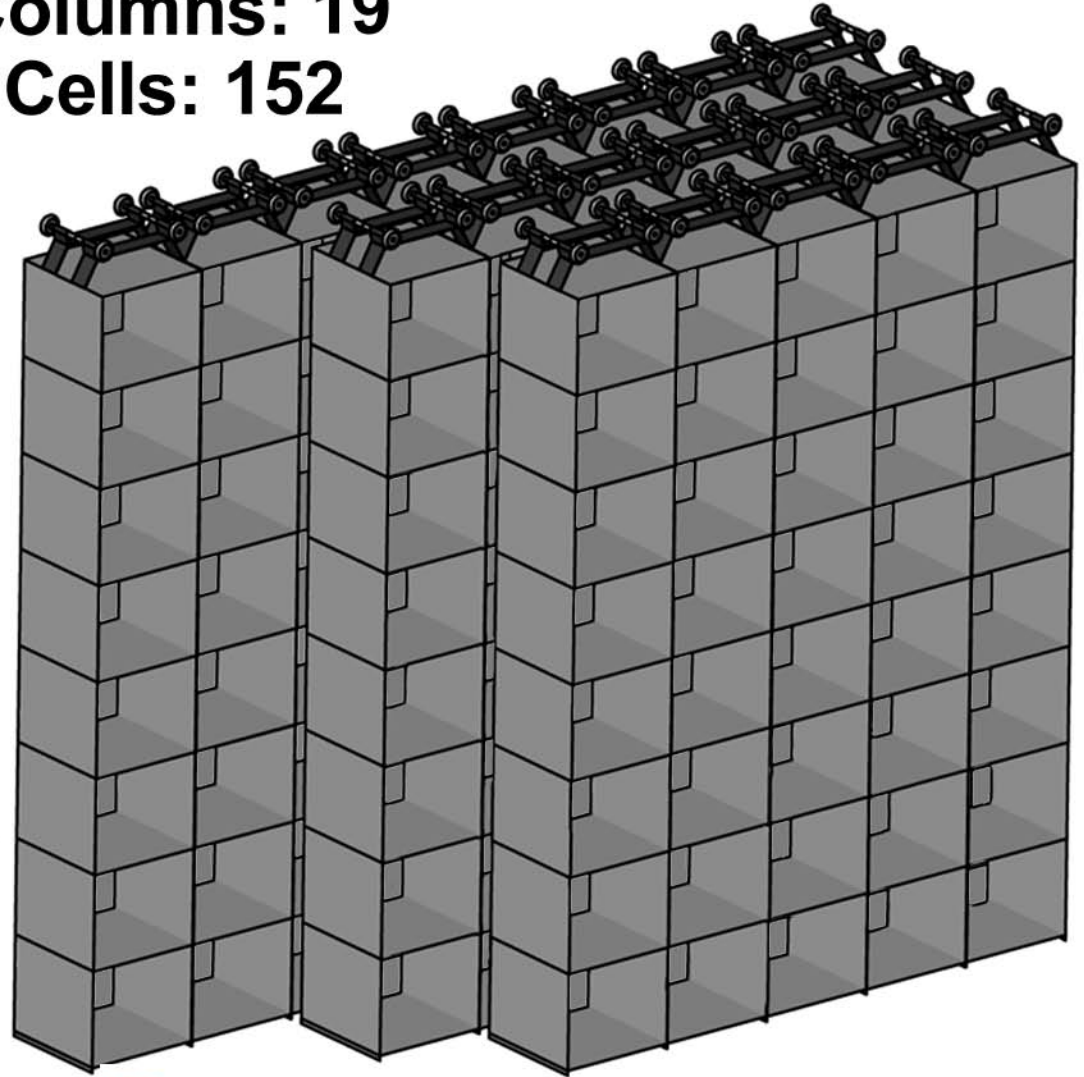

TOP

Cisco-Eagle
888-877-3861