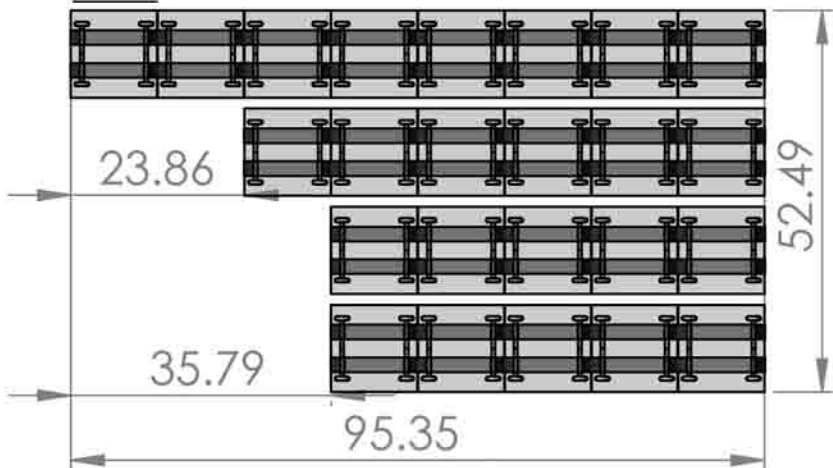

TOP

Cisco-Eagle
888-877-3861