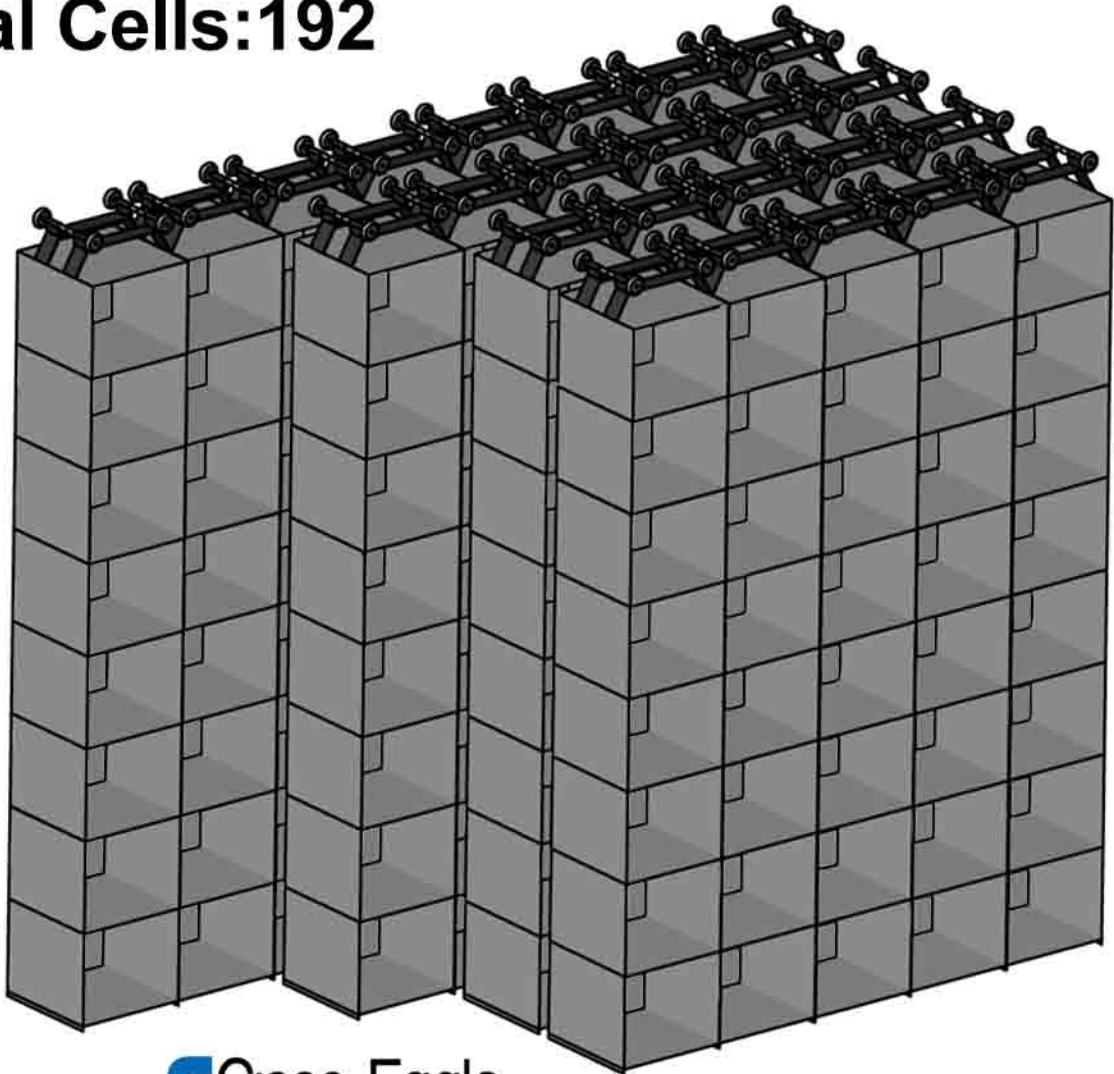

TOP

Cisco-Eagle
888-877-3861