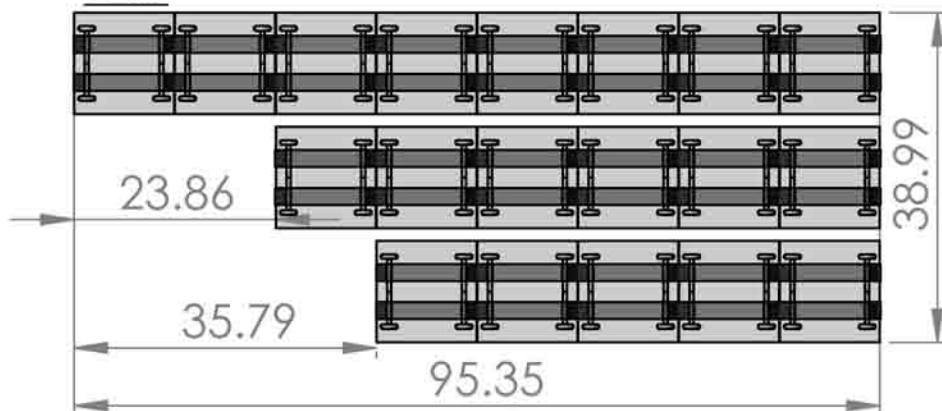

SPEED CELL

96"x42", No Flue, 3 Deep, 12 High, 1/4 Front, Full Back
Total Columns: 19
Total Cells: 228

CELL FEATURES

FRONT

BACK

RIGHT SIDE

TOP

888-877-3861