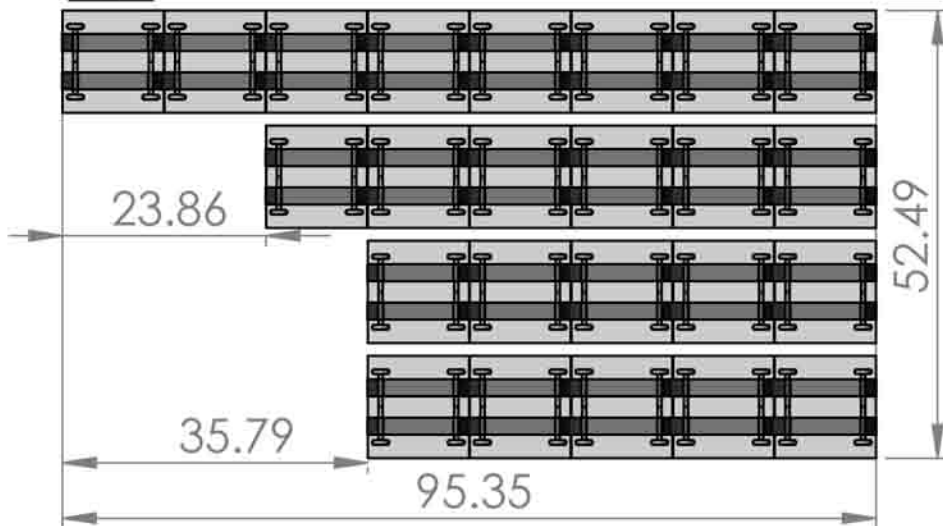

SPEED CELL

96"x42"x12" Flue, 4 Deep, 12 High, 1/4 Front, Full Back

Total Columns: 24

Total Cells: 288

CELL FEATURES

RIGHT SIDE

TOP

888-877-3861