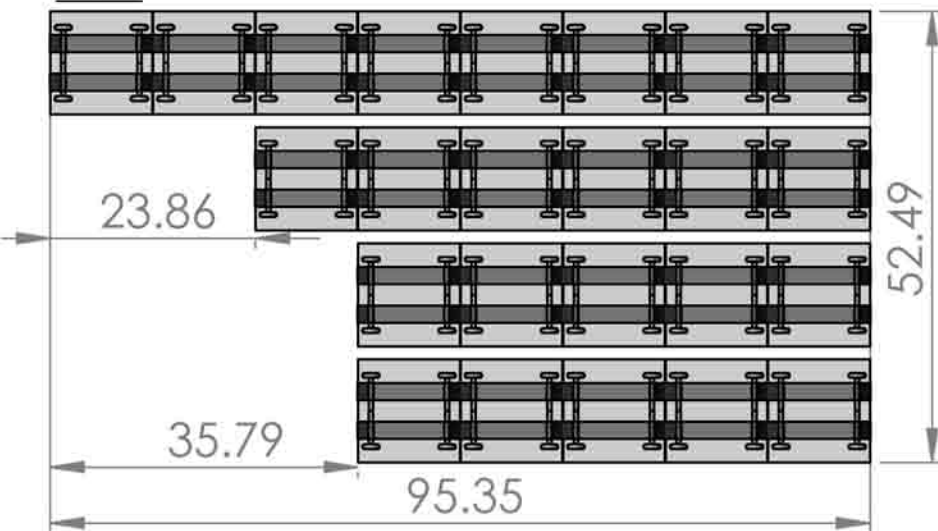

SPEED CELL

96"x48"x6" Flue, 4 Deep, 12 High, 1/4 Front, Full Back
Total Columns: 24
Total Cells: 288

CELL FEATURES

RIGHT SIDE

TOP

888-877-3861