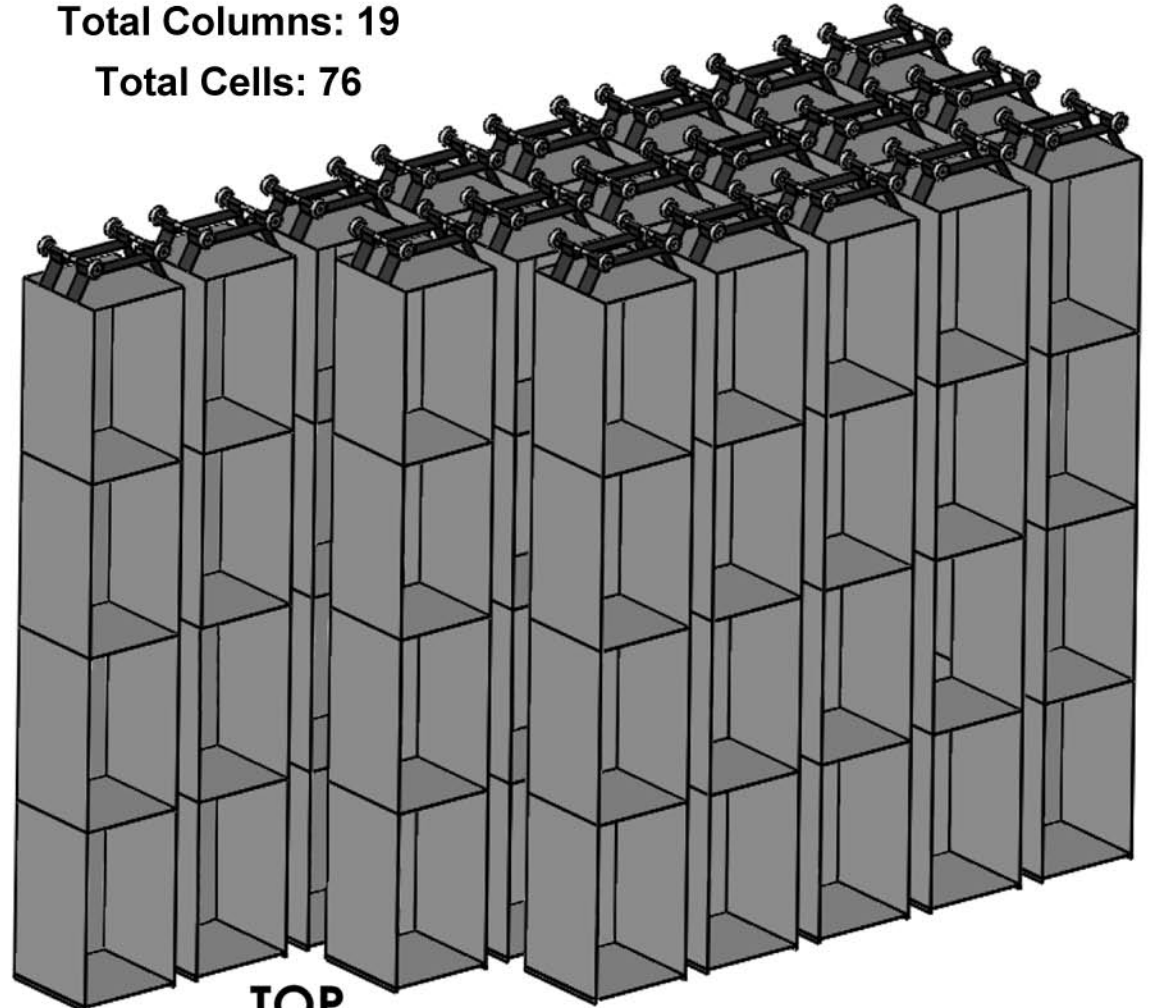

SPEED CELL

96"x42"x12"Flue, 3 Deep, 4 Cells High, Full Back, 1/4Front

Total Columns: 19

Total Cells: 76

CELL FEATURES

FRONT

BACK

RIGHT SIDE