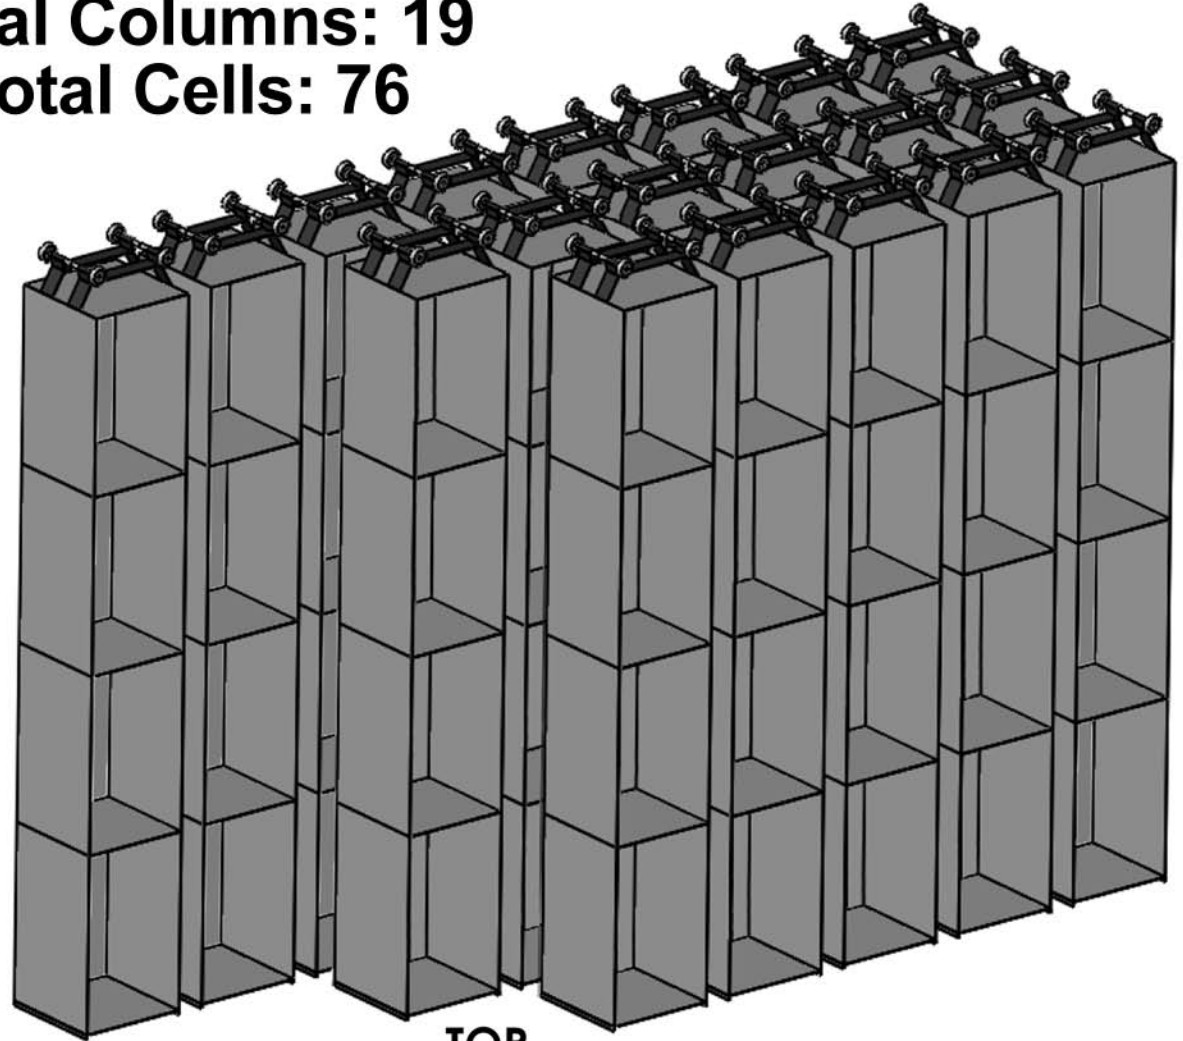

SPEED CELL

96"X48", No Flue, 4 Deep, 4 High, Full Back, 1/4 Front

Total Columns: 19

Total Cells: 76

CELL FEATURES

FRONT

BACK

RIGHT SIDE