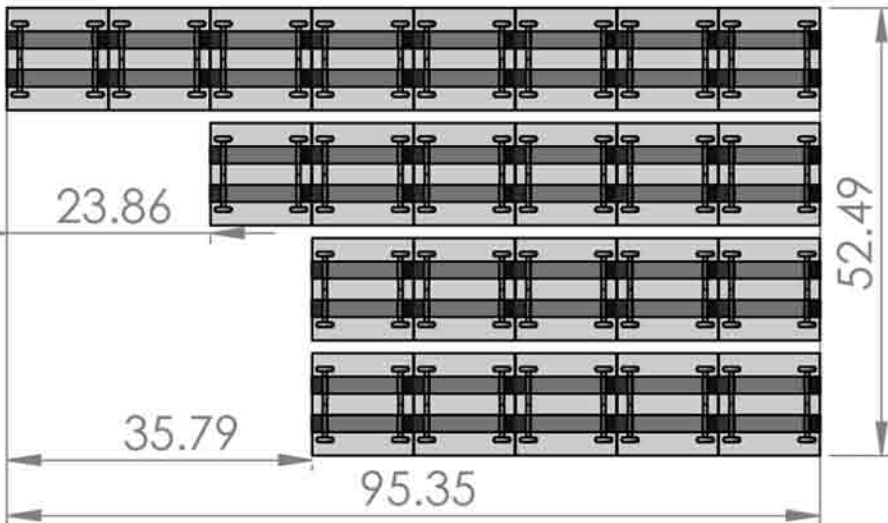

SPEED CELL

96"x42"x12" Flue, 4 Deep, 12 High, Open Front, Strap Back

Total Columns: 24

Total Cells: 288

CELL FEATURES

RIGHT SIDE

TOP

 Cisco-Eagle
888-877-3861