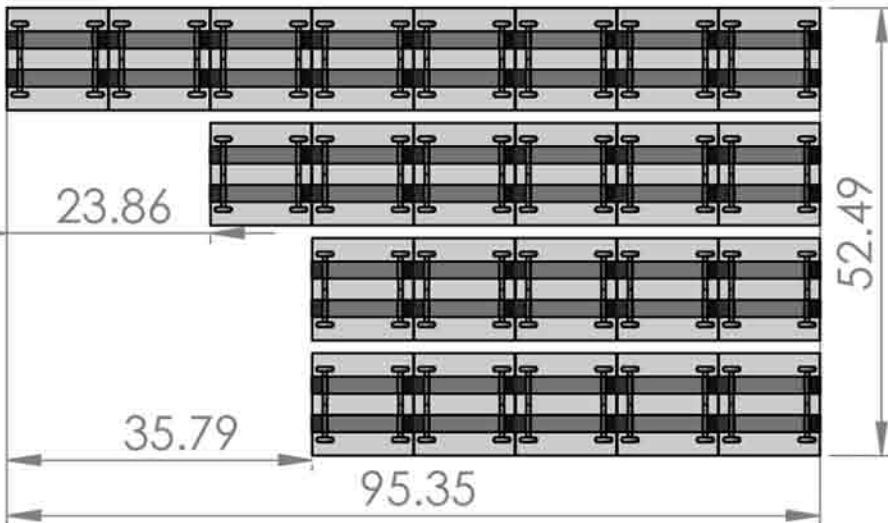

TOP

Cisco-Eagle
888-877-3861