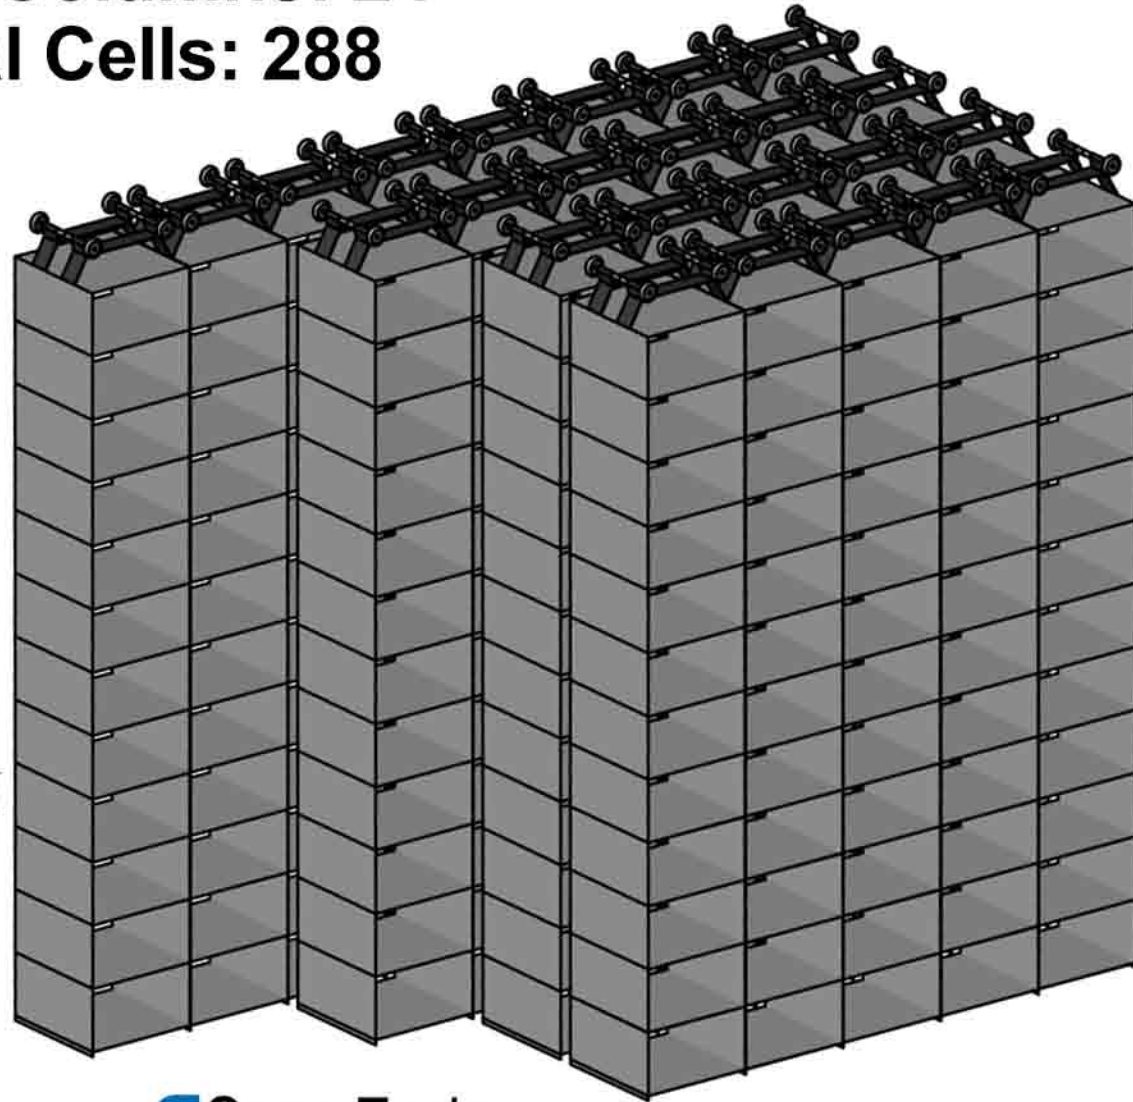

# SPEED CELL

96"x42"x12" Flue, 4 Deep, 12 High, Open Front, Strap Back

Total Columns: 24

Total Cells: 288

## CELL FEATURES

## RIGHT SIDE