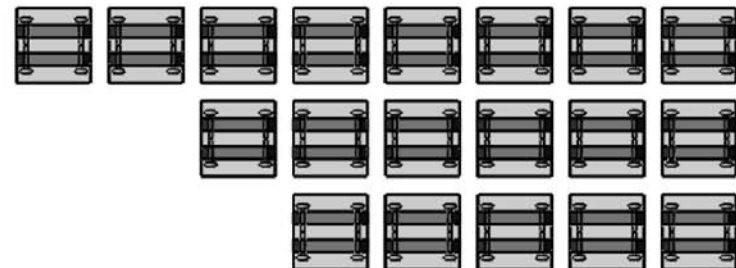

TOP

Cisco-Eagle

888-877-3861