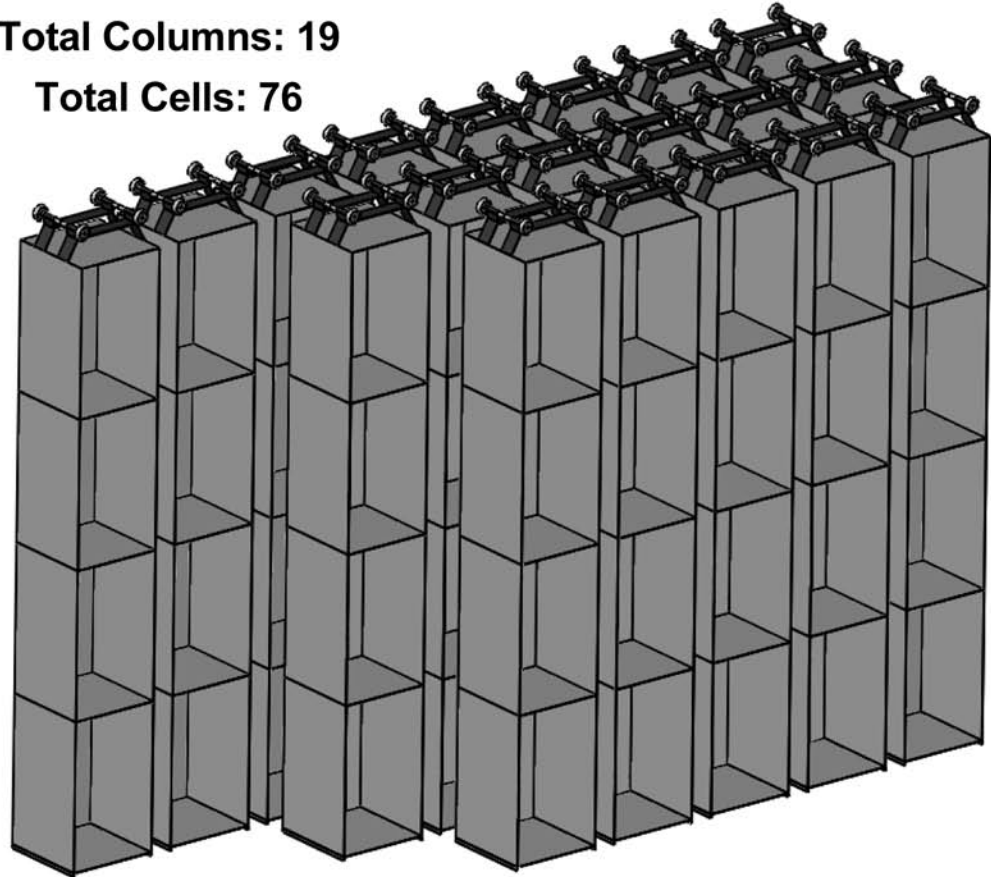

# SPEED CELL

96"x42", No Flue, 3 Deep, 4 Cells High, Slot Back, Open Front

## CELL FEATURES

FRONT

BACK

## RIGHT SIDE

Total Columns: 19

Total Cells: 76