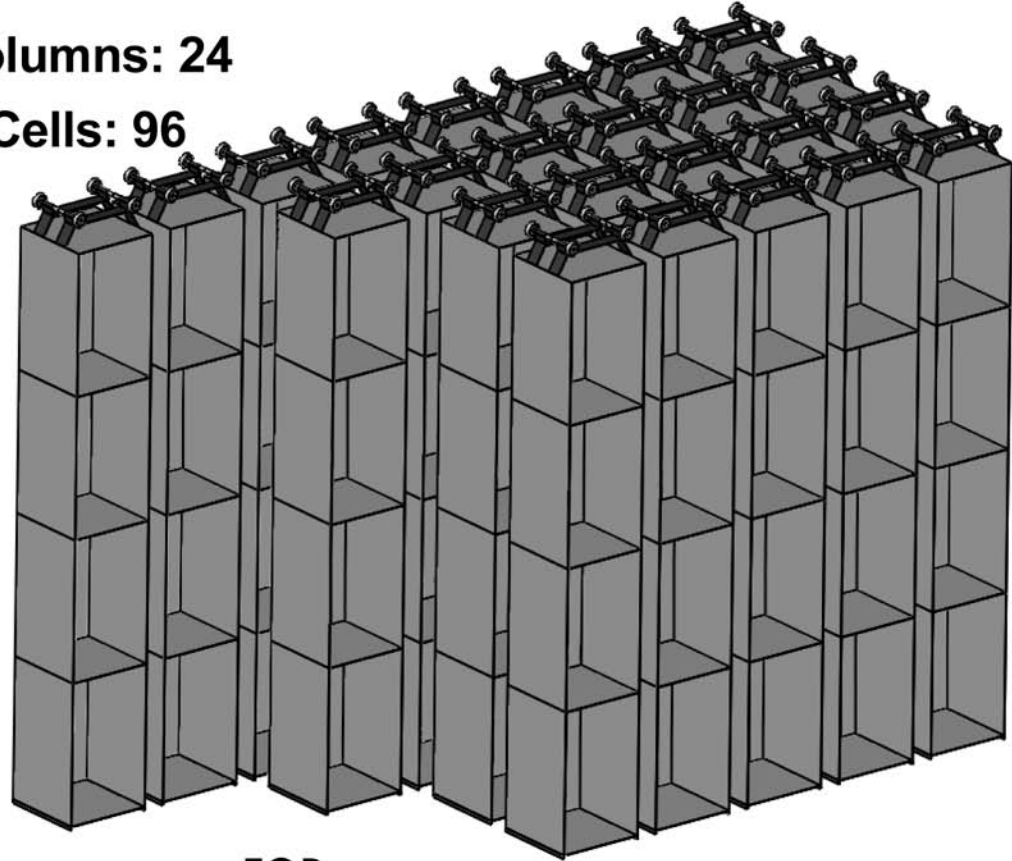

SPEED CELL

96"x42"x12" Flue, 4 Deep, 4 Cells High, Slot Back, Open Front

CELL FEATURES

RIGHT SIDE

Total Columns: 24

Total Cells: 96

TOP

 Cisco-Eagle
888-877-3861