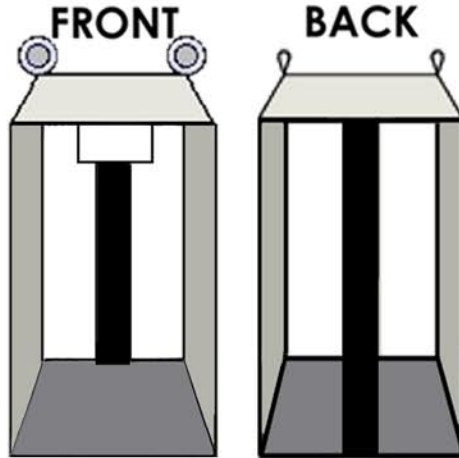

SPEED CELL

96"x42"x12" Flue, 4 Deep, 4 Cells High, Slot Back, Open Front

CELL FEATURES

RIGHT SIDE

Total Columns: 24

Total Cells: 96

TOP

 Cisco-Eagle
888-877-3861