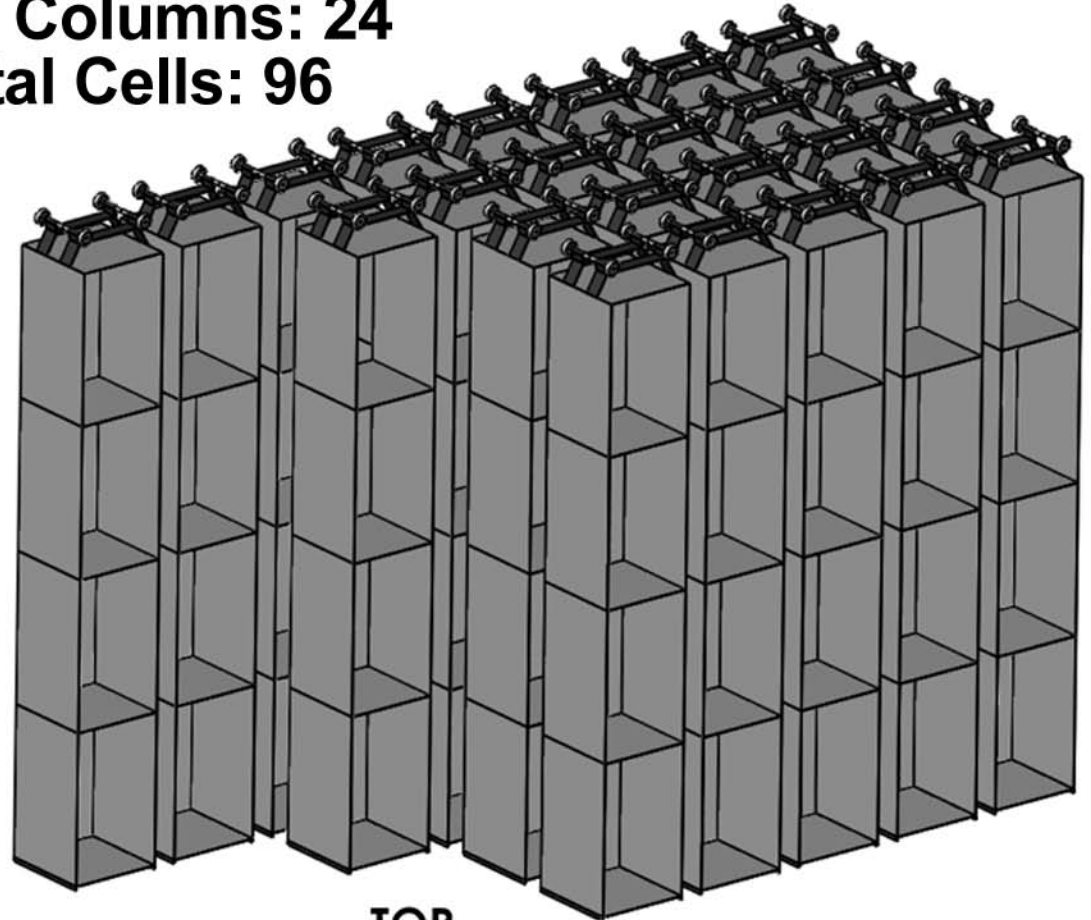

SPEED CELL

96"X48"X6" Flue, 4 Deep, 4 High, Slot Back, Open Front

Total Columns: 24

Total Cells: 96

CELL FEATURES

RIGHT SIDE

TOP