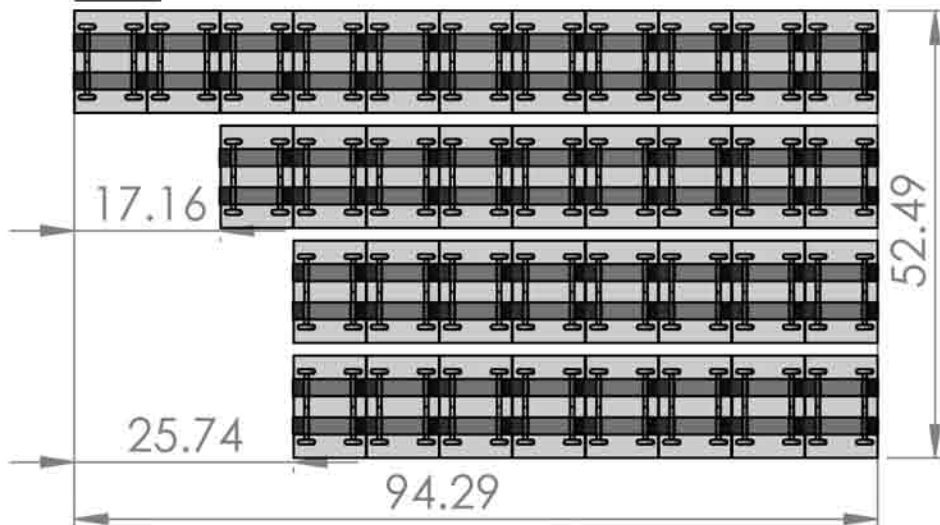

TOP

Cisco-Eagle
888-877-3861