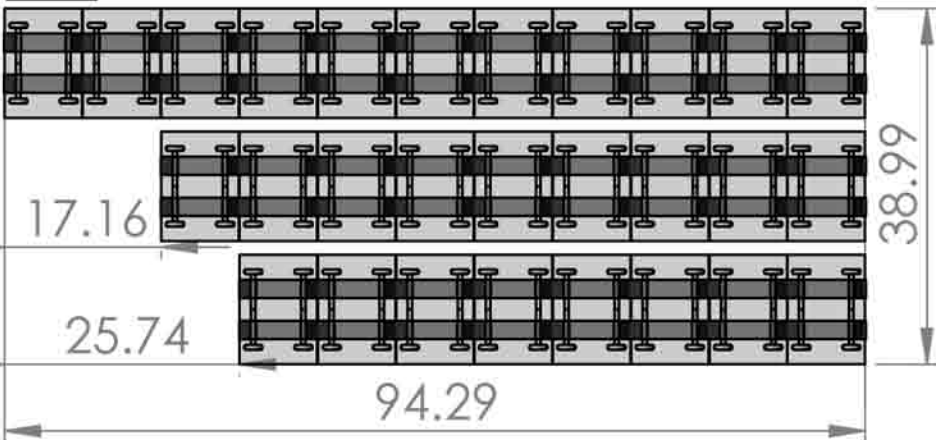

TOP

Cisco-Eagle

888-877-3861