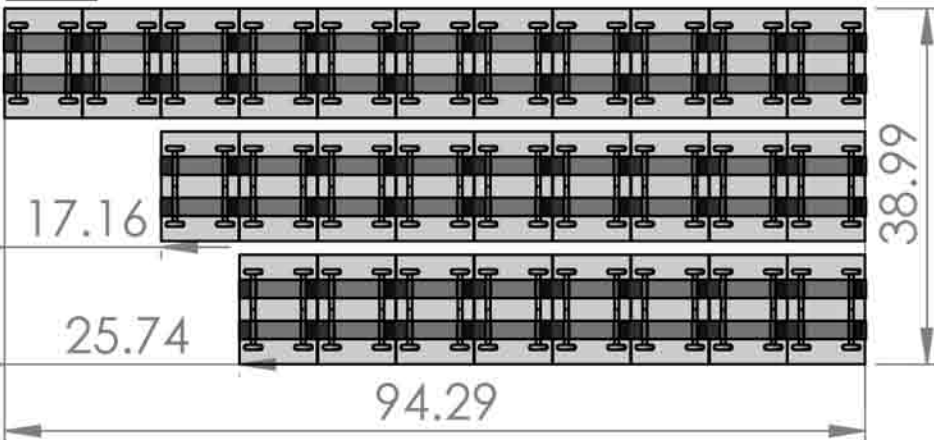

TOP

Cisco-Eagle

888-877-3861