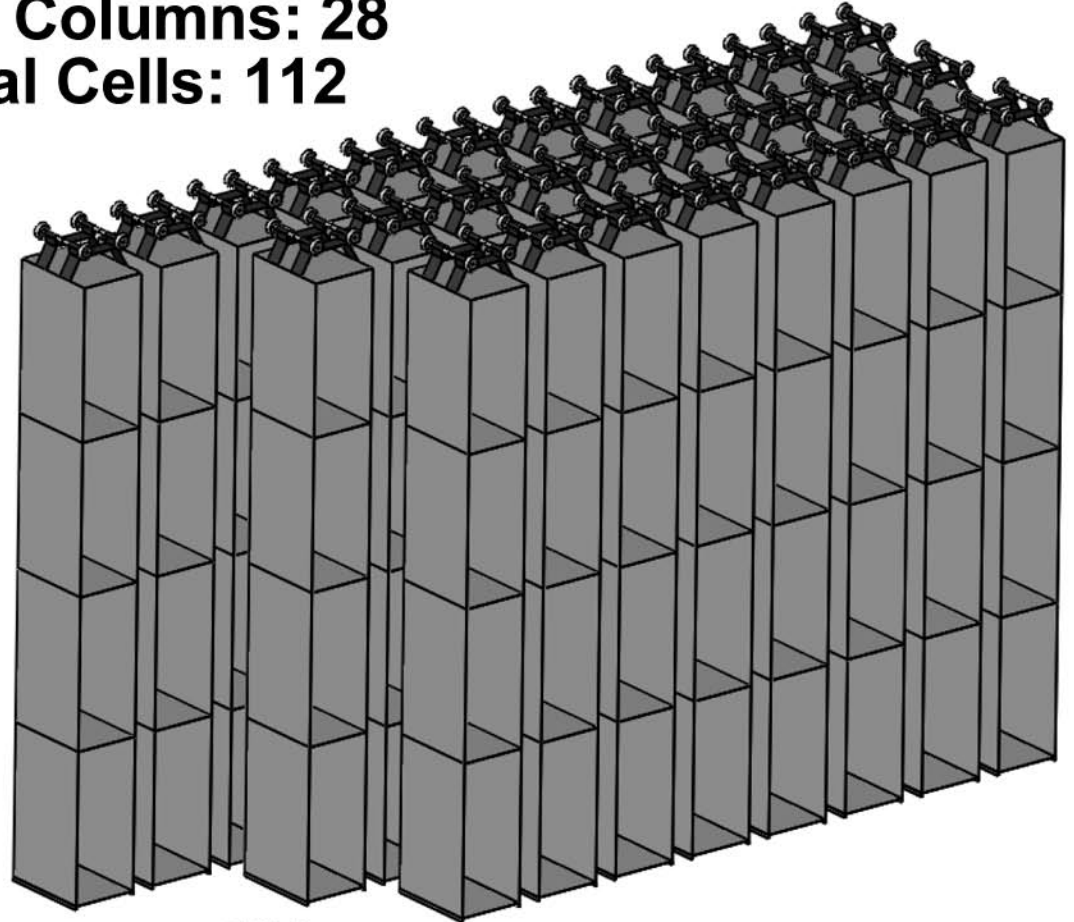

SPEEDCELL

96"X42", No Flue, 3 Deep, 4 High, Open Front, Full Back

CELL FEATURES

FRONT

BACK

RIGHT SIDE

Total Columns: 28
Total Cells: 112

TOP