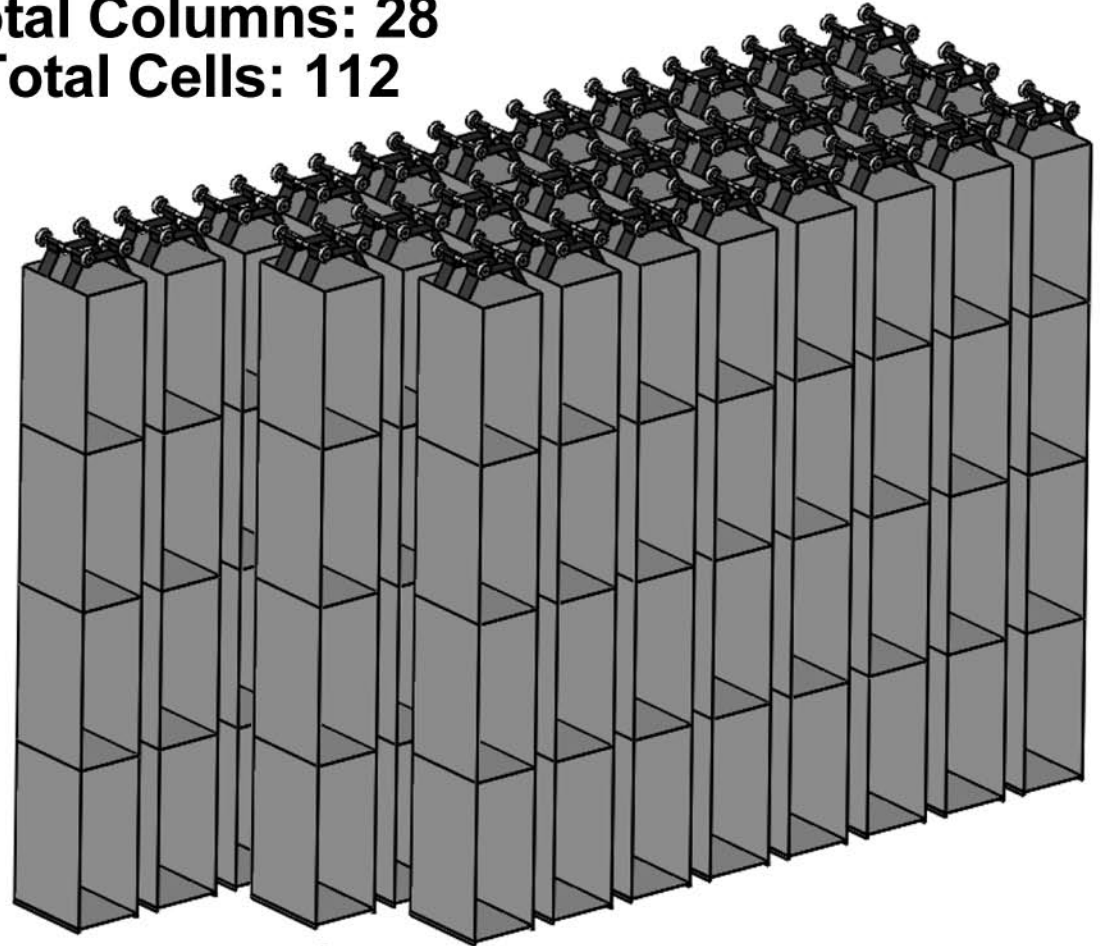

# SPEED CELL

96"X48", No Flue, 3 Deep, 4 High, Full Back, Open Front

## CELL FEATURES

Total Columns: 28  
Total Cells: 112

## RIGHT SIDE