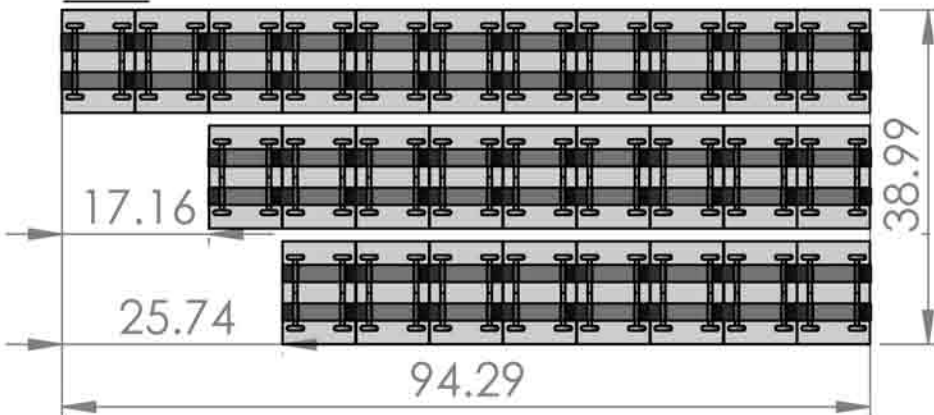

TOP

Cisco-Eagle
888-877-3861