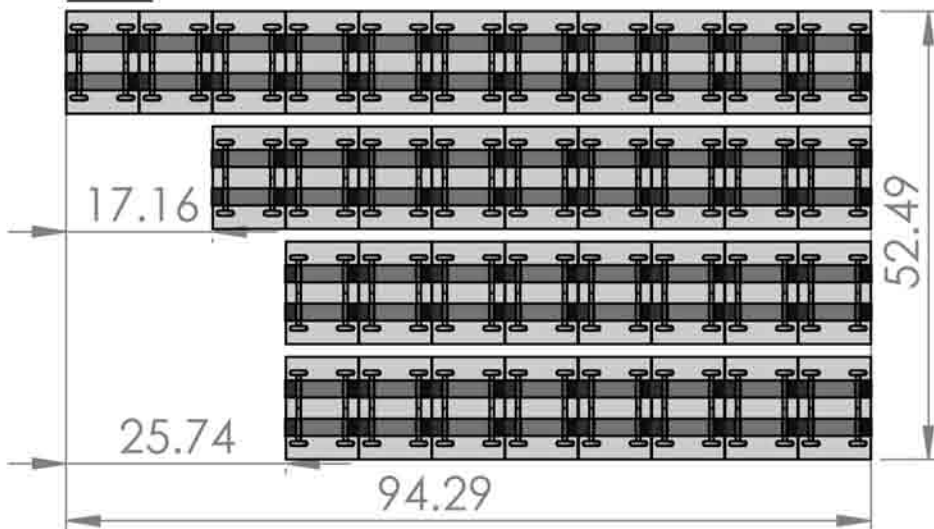

TOP

Cisco-Eagle
888-877-3861