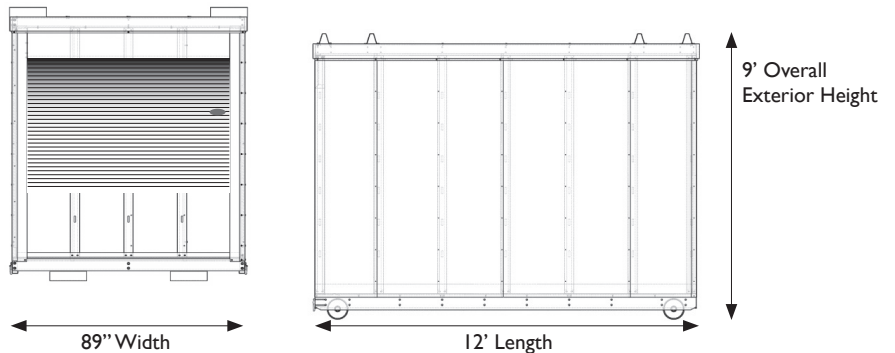

5' Stackable

- 1640 lbs Empty
- 2000 lbs Capacity
- Stackable two high loaded
- 12-ga feet
- Ship up to 25 units per truckload
- Transport with flatbed & forklift
- 12-ga galvanized steel frame

12' Stackable

- 2500 lbs Empty
- 4800 lbs Capacity
- Stackable two high loaded
- Durable 6" wide wheels
- Ship up to 15 units per truckload
- Transport with rollback truck
- Structural steel subframe at each end

12' Non-Stackable

- 2375 lbs Empty
- 4800 lbs Capacity
- Non-Stackable
- Durable 6" wide wheels
- Ship up to 15 units per truckload
- Transport with rollback truck
- Structural steel subframe at each end

16' Non-Stackable

- 3250 lbs Empty
- 6400 lbs Capacity
- Non-Stackable
- Durable 6" wide wheels
- Ship up to 8 units per truckload
- Transport with rollback truck
- Full length structural steel frame

Product specifications and pricing subject to change without notice.