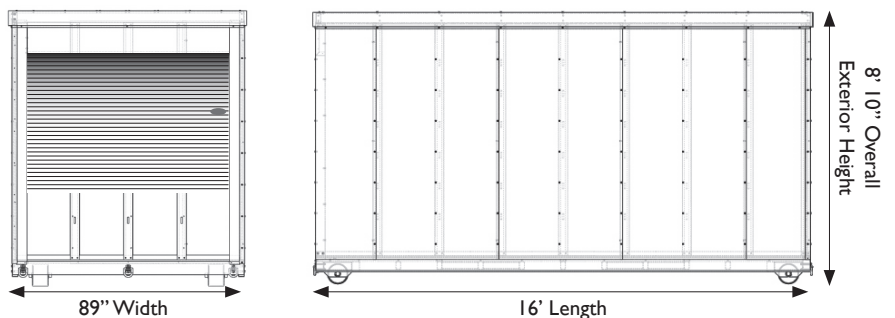

5' Stackable

- 1640 lbs Empty
- 2000 lbs Capacity
- Stackable two high loaded
- 12-ga feet
- Ship up to 25 units per truckload
- Transport with flatbed & forklift
- 12-ga galvanized steel frame

12' Stackable

- 2500 lbs Empty
- 4800 lbs Capacity
- Stackable two high loaded
- Durable 6" wide wheels
- Ship up to 15 units per truckload
- Transport with rollback truck
- Structural steel subframe at each end

12' Non-Stackable

- 2375 lbs Empty
- 4800 lbs Capacity
- Non-Stackable
- Durable 6" wide wheels
- Ship up to 15 units per truckload
- Transport with rollback truck
- Structural steel subframe at each end

16' Non-Stackable

- 3250 lbs Empty
- 6400 lbs Capacity
- Non-Stackable
- Durable 6" wide wheels
- Ship up to 8 units per truckload
- Transport with rollback truck
- Full length structural steel frame

Product specifications and pricing subject to change without notice.