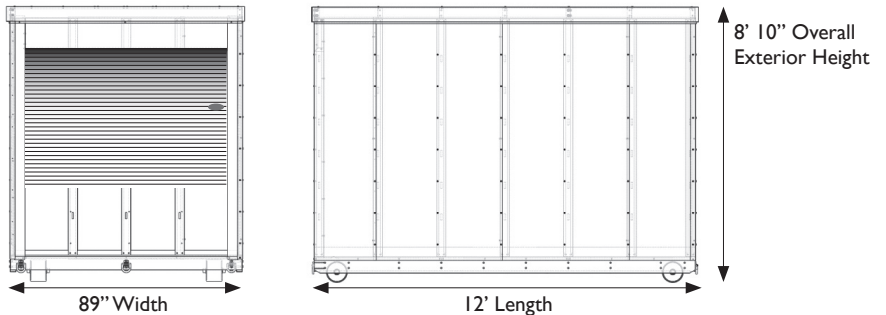

5' Stackable

- 1640 lbs Empty
- 2000 lbs Capacity
- Stackable two high loaded
- 12-ga feet
- Ship up to 25 units per truckload
- Transport with flatbed & forklift
- 12-ga galvanized steel frame

12' Stackable

- 2500 lbs Empty
- 4800 lbs Capacity
- Stackable two high loaded
- Durable 6" wide wheels
- Ship up to 15 units per truckload
- Transport with rollback truck
- Structural steel subframe at each end

12' Non-Stackable

- 2375 lbs Empty
- 4800 lbs Capacity
- Non-Stackable
- Durable 6" wide wheels
- Ship up to 15 units per truckload
- Transport with rollback truck
- Structural steel subframe at each end

16' Non-Stackable

- 3250 lbs Empty
- 6400 lbs Capacity
- Non-Stackable
- Durable 6" wide wheels
- Ship up to 8 units per truckload
- Transport with rollback truck
- Full length structural steel frame

Product specifications and pricing subject to change without notice.