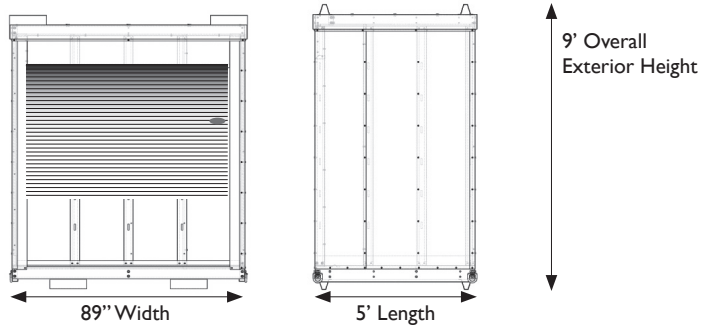

5' Stackable

- 1640 lbs Empty
- 2000 lbs Capacity
- Stackable two high loaded
- 12-ga feet
- Ship up to 25 units per truckload
- Transport with flatbed & forklift
- 12-ga galvanized steel frame

12' Stackable

- 2500 lbs Empty
- 4800 lbs Capacity
- Stackable two high loaded
- Durable 6" wide wheels
- Ship up to 15 units per truckload
- Transport with rollback truck
- Structural steel subframe at each end

12' Non-Stackable

- 2375 lbs Empty
- 4800 lbs Capacity
- Non-Stackable
- Durable 6" wide wheels
- Ship up to 15 units per truckload
- Transport with rollback truck
- Structural steel subframe at each end

16' Non-Stackable

- 3250 lbs Empty
- 6400 lbs Capacity
- Non-Stackable
- Durable 6" wide wheels
- Ship up to 8 units per truckload
- Transport with rollback truck
- Full length structural steel frame

Product specifications and pricing subject to change without notice.