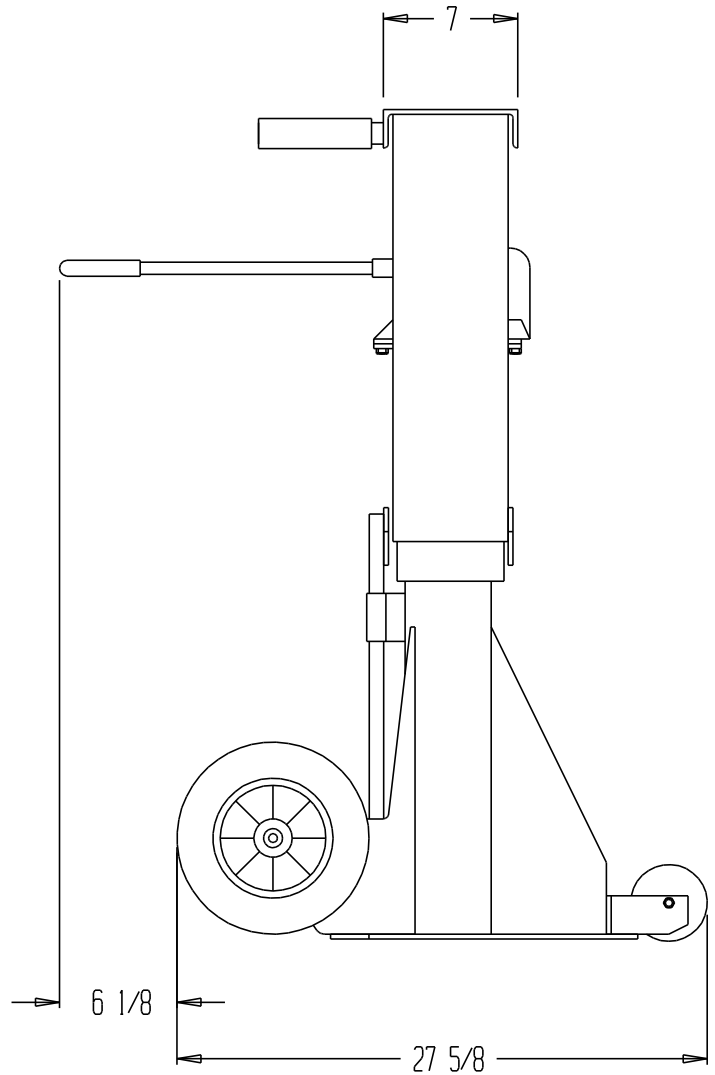

TRAILER STABILIZING JACK, H-LO-J-BEAM

STANDARD FEATURES

MODEL NUMBER: H-LO-J-BEAM
 STATIC CAPACITY: 100,000 LBS.
 LIFTING CAPACITY: 40,000 LBS.
 SERVICE RANGE: 41" TO 47"

PRODUCTION WILL START UPON
 RECEIPT OF SIGNED APPROVAL
 DRAWING

DISTRIBUTOR'S NAME: T & S EQUIPMENT		P.O.#: _
DRAWN BY: SR		W.O.#: _
DATE: 7-1-04	SALES: _	
REFERENCE: -	DRWG./FILE NAME: 13-007-007	
scale: 1:10		