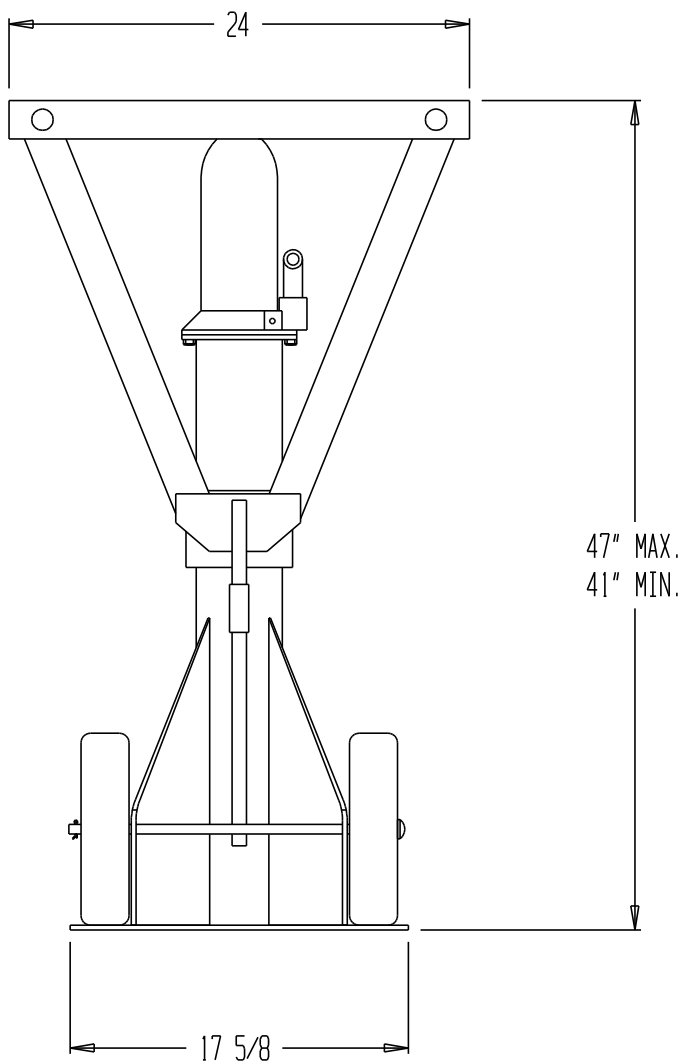

TRAILER STABILIZING JACK, H-LO-J-BEAM

STANDARD FEATURES

MODEL NUMBER: H-LO-J-BEAM
 STATIC CAPACITY: 100,000 LBS.
 LIFTING CAPACITY: 40,000 LBS.
 SERVICE RANGE: 41" TO 47"

PRODUCTION WILL START UPON
 RECEIPT OF SIGNED APPROVAL
 DRAWING

DISTRIBUTOR'S NAME: T & S EQUIPMENT		P.O.#: _
DRAWN BY: SR		W.O.#: _
DATE: 7-1-04	SALES: _	
REFERENCE: -	DRWG./FILE NAME: 13-007-007	
scale: 1:10		