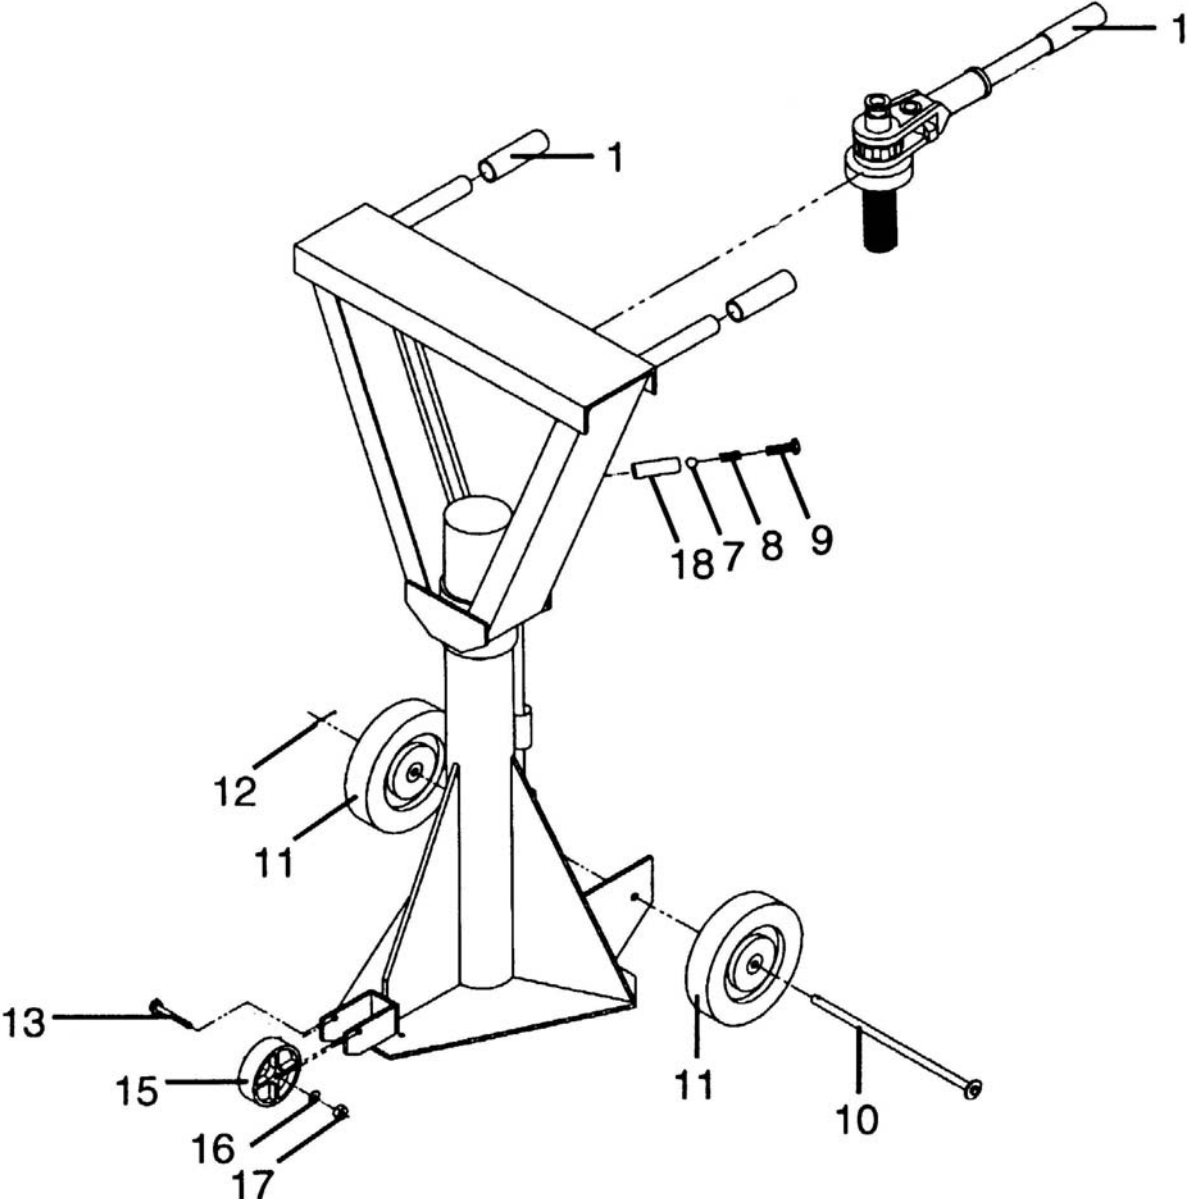

LO-J-BEAM

Ref. #	Model #	Generic Part #	Eng. Part #	Description
1	LO-J-BEAM	LOMB-HGP	13-025-003	Handle Grip
7	LO-J-BEAM	LOBM-BAL-A	01-145-013	Steel Ball
8	LO-J-BEAM	LOBM-SPR	13-146-003	Spring
9	LO-J-BEAM	LOBM-BOLT-1	11209	Bolt
10	LO-J-BEAM	LOBM-WHLAX	13-612-001-1/2	Wheel Axle 1/2" Diam. For 8" Wheels
	LO-J-BEAM	LOBM-10-WHLAX-1/2		Wheel Axle 1/2" Diam. For 10" Wheels
	LO-J-BEAM	LOBM-10-WHLAX-5/8		Wheel Axle 5/8" Diam. For 10" Wheels
11	LO-J-BEAM	LOBM-WHREAR	16-132-033-1/2	Semi Pneumatic 8" Wheel With 1/2 " Bearing
	LO-J-BEAM	LOBM-10-WHL-1/2		Semi Pneumatic 10" Wheel With 1/2" Bearing
	LO-J-BEAM	LOBM-10-WHL-5/8		Semi Pneumatic 10" Wheel With 5/8" Bearing
12	LO-J-BEAM	LOBM-CTRPN	65078	Cotter Pin
13	LO-J-BEAM	LOBM-BOLT-2	11064	Wheel Bolt
15	LO-J-BEAM	LOBM-WHFRNT	16-132-007	Steel 4" Wheel
16	LO-J-BEAM	LOBM-SPLWSR	33620	Lock Washer
17	LO-J-BEAM	LOBM-HXNUT	36104	Nut
18	LO-J-BEAM	LOBM-TADJSFT	13-154-007	Tension Adjustment Shaft
	LO-J-BEAM	LOBM-KITA-1/2	13-154-008-1/2	Rear Wheel Kit 8" Wheels With 1/2" Axle
	LO-J-BEAM	LOBM-KITA-B-1/2		Rear Wheel Kit 10" Wheels With 1/2" Axle
	LO-J-BEAM	LOBM-KITA-B-5/8		Rear Wheel Kit 10" Wheels With 5/8" Axle
	LO-J-BEAM	LOBM-KITB	13-154-009	Front Wheel Kit Includes 13-17
	LO-J-BEAM	LOBM-KITC	13-145-001	Jack Head